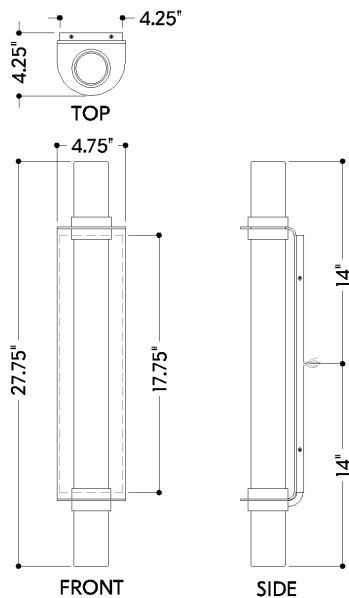

GROVELAND STATION

5528-AGB

The rounded edges of Groveland Station soften the angularity of minimalist spaces. Supported by an innovative curved backplate and bracket system, this matte cloud glass tube sconce provides peak versatility with two size options. Made from a single piece of metal, the backplate frames the shade to reflect light in all directions.

FINISHES

AGED BRASS

DIMENSIONS

Height: 66"
Width/Diameter: 66"
Length: 66"
Minimum Height: 66"
Maximum Height: 66"
Canopy/Backplate: 4.25"
Hanging Type: 108" Premium Composite Cord
Product Weight: 66lb
Extension: 66"
Top to Center: 66"
Canopy/Backplate Shape: Rectangle
Sloped Ceiling Compatible: No
Living Finish: Yes
Uplight Only: Yes

Shade

Shade 1: Glass
Shade 1 Finish: Matte Cloud
Shade 1 Top Width: 2.25"
Shade 1 Height: 18.5"
Shade 2: Glass
Shade 2 Finish: Matte Cloud
Shade 2 Top Width: 2.25"
Shade 2 Height: 4.25"

ELECTRICAL

Bulb 1

Bulb Included: N/A
Socket: Integrated LED
Max Wattage: 12
Bulb Quantity: 1
Wire Length: 500mm
Cord Type: ! New Cord Type
Dimmer Type: Incandescent
Switch Type: ON/OFF STOMP SWITCH
Gem Box Required (2"x3"): Yes
Dark Sky: Yes
CRI: 66
Color Temp.: 66k
Lumens: 66
Title 24: Yes
Field Serviceable: No