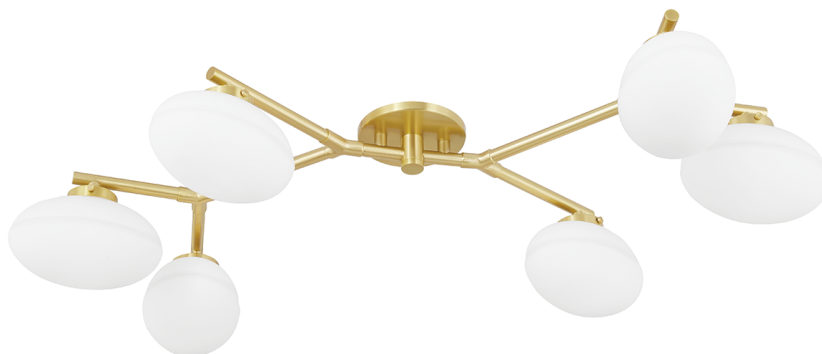

## FINISHES

---

AGED BRASS

## DIMENSIONS

---

Height: 7.75"  
Width/Diameter: 33.75"  
Length: 40.88"  
Canopy/Backplate: 6"  
Product Weight: 18.3lb  
Top to Center: 3"  
Canopy/Backplate Shape: Round  
Sloped Ceiling Compatible: No  
Living Finish: No  
Uplight Only: No

## Shade

---

Shade 1: Glass  
Shade 1 Top Length: 8.25"  
Shade 1 Top Width: 5.5"  
Shade 1 Height: 5.5"  
Replacement Glass Item #(s): GLS-005530

### Bulb 1

Bulb Included: No  
Socket: E12 Candelabra Base  
Bulb Type: G16.5  
Max Wattage: 8  
Bulb Quantity: 6  
Gem Box Required (2"x3"): No  
Dark Sky: No