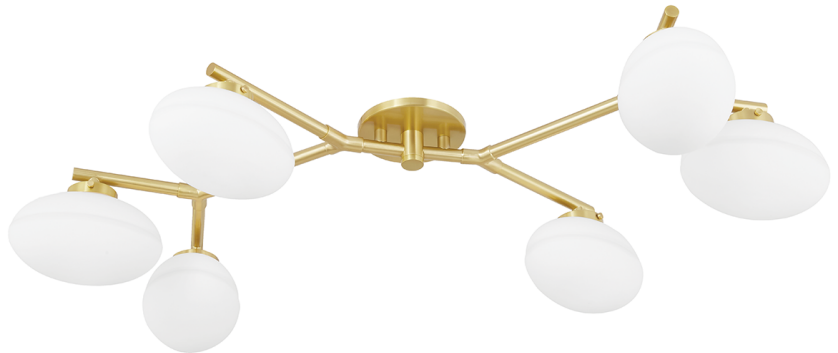

## FINISHES

---

AGED BRASS

## DIMENSIONS

---

Height: 7.75"  
Width/Diameter: 33.75"  
Length: 40.88"  
Canopy/Backplate: 6"  
Product Weight: 18.3lb  
Top to Center: 3"  
Canopy/Backplate Shape: Round  
Sloped Ceiling Compatible: No  
Living Finish: No  
Uplight Only: No

## Shade

---

Shade 1: Glass  
Shade 1 Top Length: 8.25"  
Shade 1 Top Width: 5.5"  
Shade 1 Height: 5.5"  
Replacement Glass Item #(s): GLS-005530

### Bulb 1

Bulb Included: No  
Socket: E12 Candelabra Base  
Bulb Type: G16.5  
Max Wattage: 8  
Bulb Quantity: 6  
Gem Box Required (2"x3"): No  
Dark Sky: No