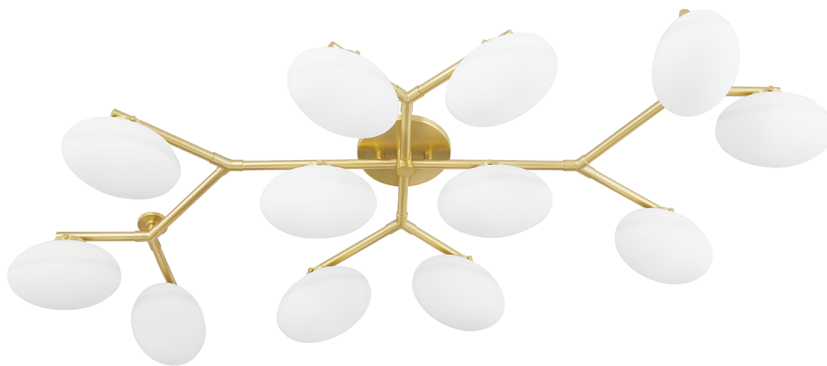

WAGNER

5559-AGB

FINISHES

AGED BRASS

DIMENSIONS

Height: 7.75"

Width/Diameter: 33.75"

Length: 59.38"

Canopy/Backplate: 7"

Product Weight: 31.2lb

Top to Center: 3.5"

Sloped Ceiling Compatible: No

Living Finish: No

Uplight Only: No

Shade

Shade 1: Glass

Shade 1 Finish: Opal Shiny

Shade 1 Top Length: 8.25"

Shade 1 Top Width: 5.5"

Shade 1 Height: 5.5"

Replacement Glass Item #(s): GLS-005530

ELECTRICAL

Bulb 1

Bulb Included: No

Socket: E12 Candelabra Base

Bulb Type: G16.5

Max Wattage: 6

Bulb Quantity: 12

Gem Box Required (2"x3"): No

Dark Sky: No

SHIPPING

Carton 1: 58" x 28" x 12"