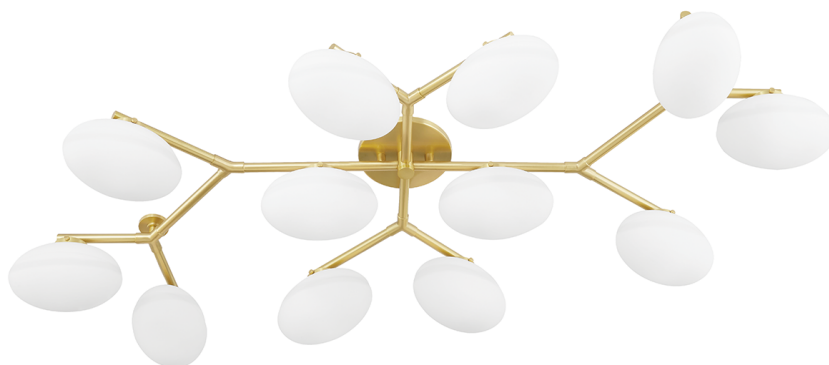

WAGNER

5559-AGB

FINISHES

AGED BRASS

DIMENSIONS

Height: 7.75"
Width/Diameter: 33.75"
Length: 59.38"
Canopy/Backplate: 7"
Product Weight: 31.2lb
Top to Center: 3.5"
Sloped Ceiling Compatible: No
Living Finish: No
Uplight Only: No

Shade

Shade 1: Glass
Shade 1 Finish: Opal Shiny
Shade 1 Top Length: 8.25"
Shade 1 Top Width: 5.5"
Shade 1 Height: 5.5"
Replacement Glass Item #(s): GLS-005530

ELECTRICAL

Bulb 1

Bulb Included: No
Socket: E12 Candelabra Base
Bulb Type: G16.5
Max Wattage: 6
Bulb Quantity: 12
Gem Box Required (2"x3"): No
Dark Sky: No