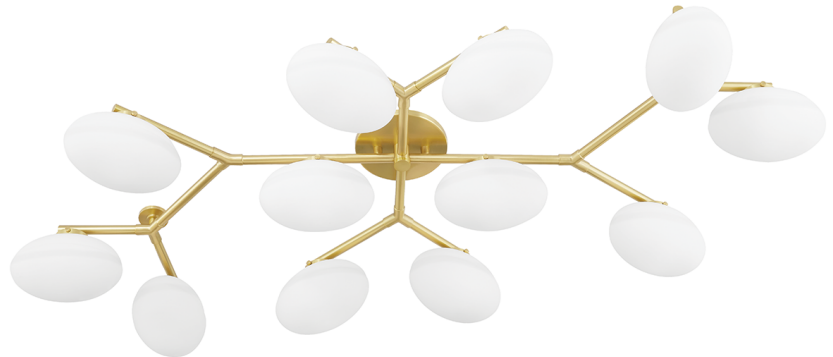

WAGNER

5559-AGB

FINISHES

AGED BRASS

DIMENSIONS / SPECS

Height: 7.75"
Width/Diameter: 33.75"
Length: 59.38"
Canopy/Backplate: 7"
Product Weight: 31.2lb
Top to Center: 3.5"
Sloped Ceiling Compatible: No
Living Finish: No
Uplight Only: No

Shade 1: Glass
Shade 1 Finish: Opal Shiny
Shade 1 Top Length: 8.25"
Shade 1 Top Width: 5.5"
Shade 1 Height: 5.5"
Replacement Glass Item #(s): GLS-005530

ELECTRICAL

Bulb 1
Bulb Included: No
Socket: E12 Candelabra Base
Bulb Type: G16.5
Max Wattage: 6
Bulb Quantity: 12
Gem Box Required (2"x3"): No
Dark Sky: No