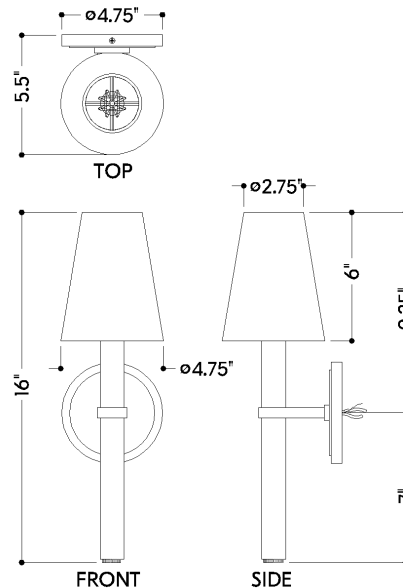

MONTREAL

5616-AGB

Merging past and present, Montreal features contemporary clean lines and the striking appeal of Nero Modera marble. Each natural stone candle sleeve is topped with a tapered white linen shade and complemented by a warm Aged Brass finish. Available as a sconce or chandelier in two sizes, Montreal embodies understated luxury.

*Due to the one-of-a-kind nature of the medium, exact colors and patterns may vary slightly from the image shown.

FINISHES

AGED BRASS

Coastal Suitable Finish (EPM): Yes

DIMENSIONS

Height: 66"

Width/Diameter: 66"

Length: 66"

Minimum Height: 66"

Maximum Height: 66"

Canopy/Backplate: 4.75"

Hanging Type: 108" Premium Composite Cord

Product Weight: 66lb

Extension: 66"

Top to Center: 66"

Canopy/Backplate Shape: Round

Sloped Ceiling Compatible: No

Living Finish: Yes

Uplight Only: Yes

Shade

Shade 1: Linen

Shade 1 Finish: White

Shade 1 Top Width: 2.75"

Shade 1 Bottom L/W: 0" / 4.75"

Shade 1 Height: 6"

ELECTRICAL

Bulb 1

Bulb Included: No

Socket: E12 Candelabra Base

Bulb Type: B11

Max Wattage: 8

Bulb Quantity: 1

Wire Length: 500mm

Cord Type: ! New Cord Type

Dimmer Type: Incandescent

Switch Type: ON/OFF STOMP SWITCH

Gem Box Required (2"x3"): Yes

Dark Sky: Yes

CRI: 66

Color Temp.: 66k

Lumens: 66

Title 24: Yes

Field Serviceable: No