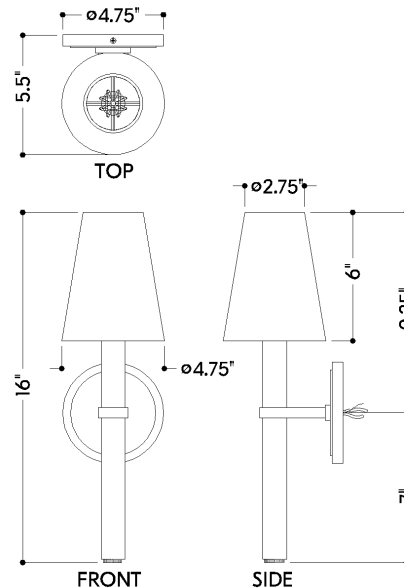

MONTREAL

5616-AGB

Merging past and present, Montreal features contemporary clean lines and the striking appeal of Nero Modera marble. Each natural stone candle sleeve is topped with a tapered white linen shade and complemented by a warm Aged Brass finish. Available as a sconce or chandelier in two sizes, Montreal embodies understated luxury.

*Due to the one-of-a-kind nature of the medium, exact colors and patterns may vary slightly from the image shown.

FINISHES

AGED BRASS

DIMENSIONS

Height: 66"
Width/Diameter: 66"
Length: 66"
Minimum Height: 66"
Maximum Height: 66"
Canopy/Backplate: 4.75"
Hanging Type: 108" Premium Composite Cord
Product Weight: 66lb
Extension: 66"
Top to Center: 66"
Canopy/Backplate Shape: Round
Sloped Ceiling Compatible: No
Living Finish: Yes
Uplight Only: Yes

Shade

Shade 1: Linen
Shade 1 Finish: White
Shade 1 Top Width: 2.75"
Shade 1 Bottom L/W: 0" / 4.75"
Shade 1 Height: 6"

ELECTRICAL

Bulb 1

Bulb Included: No
Socket: E12 Candelabra Base
Bulb Type: B11
Max Wattage: 8
Bulb Quantity: 1
Wire Length: 500mm
Cord Type: ! New Cord Type
Dimmer Type: Incandescent
Switch Type: ON/OFF STOMP SWITCH
Gem Box Required (2"x3"): Yes
Dark Sky: Yes
CRI: 66
Color Temp.: 66k
Lumens: 66
Title 24: Yes
Field Serviceable: No