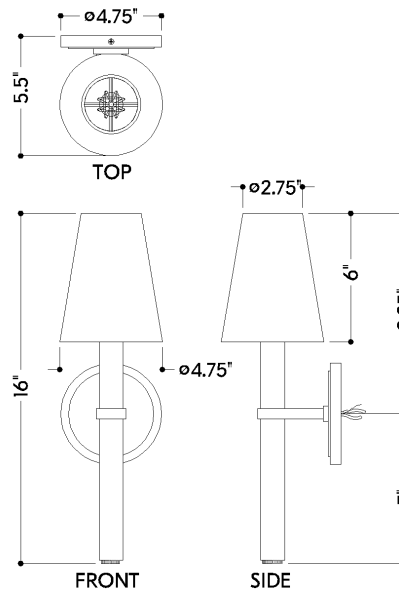

*Due to the one-of-a-kind nature of the medium, exact colors and patterns may vary slightly from the image shown.

FINISHES

AGED BRASS

DIMENSIONS / SPECS

Height: 66"
Width/Diameter: 66"
Length: 66"
Minimum Height: 66"
Maximum Height: 66"
Canopy/Backplate: 4.75"
Hanging Type: 108" Premium Composite Cord
Product Weight: 66lb
Extension: 66"
Top to Center: 66"
Canopy/Backplate Shape: Round
Sloped Ceiling Compatible: No
Living Finish: Yes
Uplight Only: Yes
Min Extension: 66"
Max Extension: 66"

Shade 1: Linen
Shade 1 Finish: White
Shade 1 Top Width: 2.75"
Shade 1 Bottom L/W: 0" / 4.75"
Shade 1 Height: 6"

ELECTRICAL

Bulb 1

Bulb Included: No
Socket: E12 Candelabra Base
Bulb Type: B11
Max Wattage: 8
Bulb Quantity: 1
Wire Length: 500mm
Cord Type: ! New Cord Type
Dimmer Type: Incandescent
Switch Type: ON/OFF STOMP SWITCH
Gem Box Required (2"x3"): Yes
Dark Sky: Yes
CRI: 66
Color Temp.: 66k
Lumens: 66
Title 24: Yes
Field Serviceable: No

Battery

Battery Powered: Yes
Battery Included: Yes
Battery Life: ! New Battery Life !

MONTREAL

5616-AGB

SHIPPING

Carton 1: 13" x 11" x 7"

Carton 1 Weight: 3lb

Shipping Method: Ground