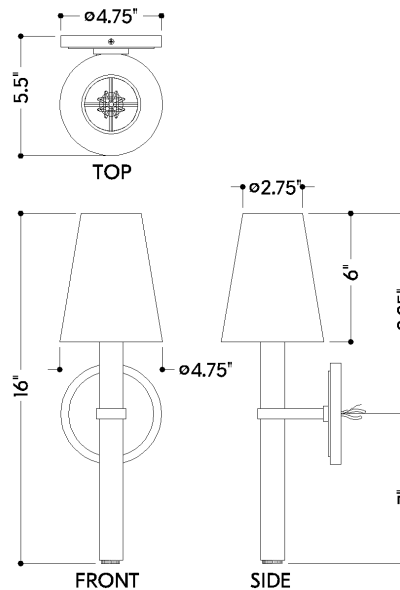

*Due to the one-of-a-kind nature of the medium, exact colors and patterns may vary slightly from the image shown.

FINISHES

AGED BRASS

DIMENSIONS / SPECS

Height: 66"
Width/Diameter: 66"
Length: 66"
Minimum Height: 66"
Maximum Height: 66"
Canopy/Backplate: 4.75"
Hanging Type: 108" Premium Composite Cord
Product Weight: 66lb
Extension: 66"
Top to Center: 66"
Canopy/Backplate Shape: Round
Sloped Ceiling Compatible: No
Living Finish: Yes
Uplight Only: Yes
Min Extension: 66"
Max Extension: 66"

Shade 1: Linen
Shade 1 Finish: White
Shade 1 Top Width: 2.75"
Shade 1 Bottom L/W: 0" / 4.75"
Shade 1 Height: 6"

ELECTRICAL

Bulb 1

Bulb Included: No
Socket: E12 Candelabra Base
Bulb Type: B11
Max Wattage: 8
Bulb Quantity: 1
Wire Length: 500mm
Cord Type: ! New Cord Type
Dimmer Type: Incandescent
Switch Type: ON/OFF STOMP SWITCH
Gem Box Required (2"x3"): Yes
Dark Sky: Yes
CRI: 66
Color Temp.: 66k
Lumens: 66
Title 24: Yes
Field Serviceable: No

Battery

Battery Powered: Yes
Battery Included: Yes
Battery Life: ! New Battery Life !

HUDSON VALLEY
LIGHTING GROUP

MONTREAL

5616-AGB

SHIPPING

Carton 1: 13" x 11" x 7"

Carton 1 Weight: 3lb