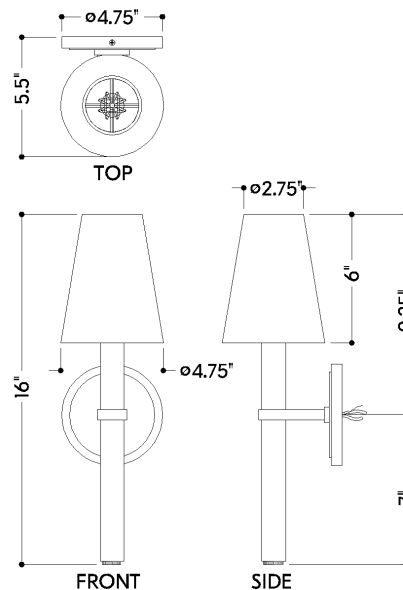

*Due to the one-of-a-kind nature of the medium, exact colors and patterns may vary slightly from the image shown.

FINISHES

AGED BRASS

DIMENSIONS

Height: 66"
Width/Diameter: 66"
Length: 66"
Minimum Height: 66"
Maximum Height: 66"
Canopy/Backplate: 4.75"
Hanging Type: 108" Premium Composite Cord
Product Weight: 66lb
Extension: 66"
Top to Center: 66"
Canopy/Backplate Shape: Round
Sloped Ceiling Compatible: No
Living Finish: Yes
Uplight Only: Yes

Shade

Shade 1: Linen
Shade 1 Finish: White
Shade 1 Top Width: 2.75"
Shade 1 Bottom L/W: 0" / 4.75"
Shade 1 Height: 6"

ELECTRICAL

Bulb 1

Bulb Included: No
Socket: E12 Candelabra Base
Bulb Type: B11
Max Wattage: 8
Bulb Quantity: 1
Wire Length: 500mm
Cord Type: ! New Cord Type
Dimmer Type: Incandescent
Switch Type: ON/OFF STOMP SWITCH
Gem Box Required (2"x3"): Yes
Dark Sky: Yes
CRI: 66
Color Temp.: 66k
Lumens: 66
Title 24: Yes
Field Serviceable: No

MONTREAL

5616-AGB

Battery

Battery Powered: Yes

Battery Included: Yes

Battery Life: ! New Battery Life !

SHIPPING

Carton 1: 13" x 11" x 7"