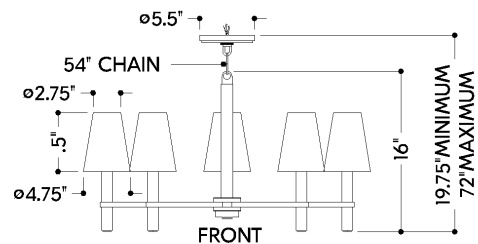

HUDSON VALLEY
LIGHTING GROUP

| hvlgroup.com | 1.800.814.3993