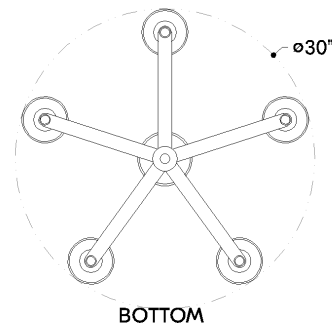

HUDSON VALLEY
LIGHTING GROUP

| hvlgroup.com | 1.800.814.3993