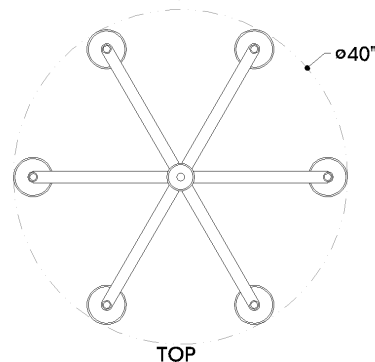

MONTREAL

5640-AGB

Merging past and present, Montreal features contemporary clean lines and the striking appeal of Nero Modera marble. Each natural stone candle sleeve is topped with a tapered white linen shade and complemented by a warm Aged Brass finish. Available as a sconce or chandelier in two sizes, Montreal embodies understated luxury.

*Due to the one-of-a-kind nature of the medium, exact colors and patterns may vary slightly from the image shown.

FINISHES

AGED BRASS

DIMENSIONS / SPECS

Height: 66"
Width/Diameter: 66"
Length: 66"
Minimum Height: 66"
Maximum Height: 66"
Canopy/Backplate: 5.5"
Hanging Type: 108" Premium Composite Cord
Product Weight: 66lb
Extension: 66"
Top to Center: 66"
Canopy/Backplate Shape: Round
Sloped Ceiling Compatible: No
Living Finish: Yes
Uplight Only: Yes
Min Extension: 66"
Max Extension: 66"

Shade 1: Linen
Shade 1 Finish: White
Shade 1 Top Width: 2.75"
Shade 1 Bottom L/W: 0" / 4.75"
Shade 1 Height: 6"

ELECTRICAL

Bulb 1

Bulb Included: No
Socket: E12 Candelabra Base
Bulb Type: B11
Max Wattage: 8
Bulb Quantity: 6
Wire Length: 500mm
Cord Type: ! New Cord Type
Dimmer Type: Incandescent
Switch Type: ON/OFF STOMP SWITCH
Gem Box Required (2"x3"): Yes
Dark Sky: Yes
CRI: 66
Color Temp.: 66k
Lumens: 66
Title 24: Yes
Field Serviceable: No

Battery

Battery Powered: Yes
Battery Included: Yes
Battery Life: ! New Battery Life !

HUDSON VALLEY
LIGHTING GROUP