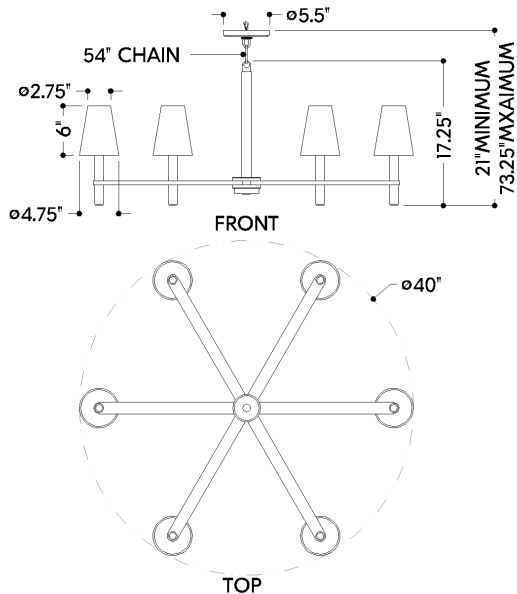

## DIMENSIONS

Height: 66"  
Width/Diameter: 66"  
Length: 66"  
Minimum Height: 66"  
Maximum Height: 66"  
Canopy/Backplate: 5.5"  
Hanging Type: 108" Premium Composite Cord  
Product Weight: 66lb  
Extension: 66"  
Top to Center: 66"  
Canopy/Backplate Shape: Round  
Sloped Ceiling Compatible: No  
Living Finish: Yes  
Uplight Only: Yes

## Shade

Shade 1: Linen  
Shade 1 Finish: White  
Shade 1 Top Width: 2.75"  
Shade 1 Bottom L/W: 0" / 4.75"  
Shade 1 Height: 6"

### Bulb 1

Bulb Included: No  
Socket: E12 Candelabra Base  
Bulb Type: B11  
Max Wattage: 8  
Bulb Quantity: 6  
Wire Length: 500mm  
Cord Type: ! New Cord Type  
Dimmer Type: Incandescent  
Switch Type: ON/OFF STOMP SWITCH  
Gem Box Required (2"x3"): Yes  
Dark Sky: Yes  
CRI: 66  
Color Temp.: 66k  
Lumens: 66  
Title 24: Yes  
Field Serviceable: No