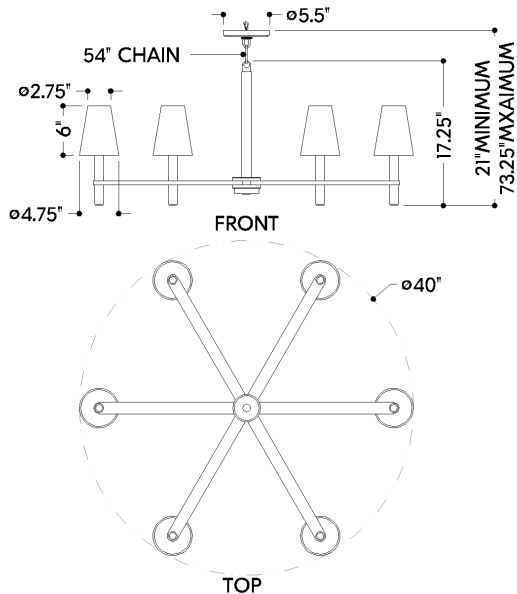

*Due to the one-of-a-kind nature of the medium, exact colors and patterns may vary slightly from the image shown.

FINISHES

AGED BRASS

DIMENSIONS

Height: 66"
Width/Diameter: 66"
Length: 66"
Minimum Height: 66"
Maximum Height: 66"
Canopy/Backplate: 5.5"
Hanging Type: 108" Premium Composite Cord
Product Weight: 66lb
Extension: 66"
Top to Center: 66"
Canopy/Backplate Shape: Round
Sloped Ceiling Compatible: No
Living Finish: Yes
Uplight Only: Yes

Shade

Shade 1: Linen
Shade 1 Finish: White
Shade 1 Top Width: 2.75"
Shade 1 Bottom L/W: 0" / 4.75"
Shade 1 Height: 6"

ELECTRICAL

Bulb 1

Bulb Included: No
Socket: E12 Candelabra Base
Bulb Type: B11
Max Wattage: 8
Bulb Quantity: 6
Wire Length: 500mm
Cord Type: ! New Cord Type
Dimmer Type: Incandescent
Switch Type: ON/OFF STOMP SWITCH
Gem Box Required (2"x3"): Yes
Dark Sky: Yes
CRI: 66
Color Temp.: 66k
Lumens: 66
Title 24: Yes
Field Serviceable: No

MONTREAL

5640-AGB

Battery

Battery Powered: Yes

Battery Included: Yes

Battery Life: ! New Battery Life !

SHIPPING

Carton 1: 40" x 36" x 11"