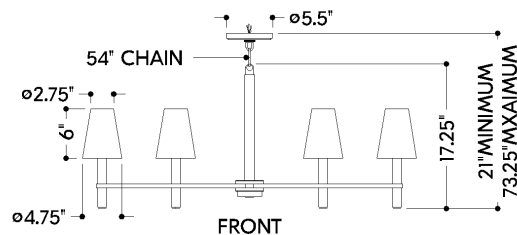

*Due to the one-of-a-kind nature of the medium, exact colors and patterns may vary slightly from the image shown.

FINISHES

AGED BRASS

DIMENSIONS / SPECS

Height: 66"
Width/Diameter: 66"
Length: 66"
Minimum Height: 66"
Maximum Height: 66"
Canopy/Backplate: 5.5"
Hanging Type: 108" Premium Composite Cord
Product Weight: 66lb
Extension: 66"
Top to Center: 66"
Canopy/Backplate Shape: Round
Sloped Ceiling Compatible: No
Living Finish: Yes
Uplight Only: Yes
Min Extension: 66"
Max Extension: 66"

Shade 1: Linen
Shade 1 Finish: White
Shade 1 Top Width: 2.75"
Shade 1 Bottom L/W: 0" / 4.75"
Shade 1 Height: 6"

ELECTRICAL

Bulb 1

Bulb Included: No
Socket: E12 Candelabra Base
Bulb Type: B11
Max Wattage: 8
Bulb Quantity: 6
Wire Length: 500mm
Cord Type: ! New Cord Type
Dimmer Type: Incandescent
Switch Type: ON/OFF STOMP SWITCH
Gem Box Required (2"x3"): Yes
Dark Sky: Yes
CRI: 66
Color Temp.: 66k
Lumens: 66
Title 24: Yes
Field Serviceable: No

Battery

Battery Powered: Yes
Battery Included: Yes
Battery Life: ! New Battery Life !

HUDSON VALLEY
LIGHTING GROUP

MONTREAL

5640-AGB

SHIPPING

Carton 1: 40" x 36" x 11"

Carton 1 Weight: 24lb