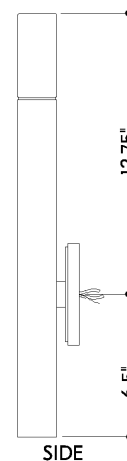

PALI

5719-AGB

A modern take on a candelabra chandelier, Pali harnesses clean line symmetry to strike a note of grandeur. Available as a sconce or chandelier in two sizes, it features candle sleeves cast from Aged Brass, capped by natural alabaster. When lit, the alabaster emits a reverential glow that fills the room.

*Due to the one-of-a-kind nature of the medium, exact colors and patterns may vary slightly from the image shown.

FINISHES

AGED BRASS

DIMENSIONS

Height: 66"
Width/Diameter: 66"
Length: 66"
Minimum Height: 66"
Maximum Height: 66"
Canopy/Backplate: 4.75"
Hanging Type: 108" Premium Composite Cord
Product Weight: 66lb
Extension: 66"
Top to Center: 66"
Canopy/Backplate Shape: Round
Sloped Ceiling Compatible: No
Living Finish: Yes
Uplight Only: Yes

Shade

Shade 1: Alabaster
Shade 1 Top Width: 1.75"
Shade 1 Height: 4.25"

ELECTRICAL

Bulb 1

Bulb Included: No
Socket: GU10
Bulb Type: MR11
Max Wattage: 3
Bulb Quantity: 1
Wire Length: 500mm
Cord Type: ! New Cord Type
Dimmer Type: Incandescent
Switch Type: ON/OFF STOMP SWITCH
Gem Box Required (2"x3"): Yes
Dark Sky: Yes
CRI: 66
Color Temp.: 66k
Lumens: 66
Title 24: Yes
Field Serviceable: No

Battery

Battery Powered: Yes
Battery Included: Yes
Battery Life: ! New Battery Life !

PALI

5719-AGB

SHIPPING

Carton 1: 22" x 7" x 6"

Carton 1 Weight: 2lb

Shipping Method: Ground