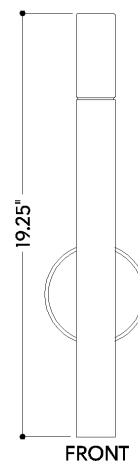

PALI

5719-AGB

A modern take on a candelabra chandelier, Pali harnesses clean line symmetry to strike a note of grandeur. Available as a sconce or chandelier in two sizes, it features candle sleeves cast from Aged Brass, capped by natural alabaster. When lit, the alabaster emits a reverential glow that fills the room.

*Due to the one-of-a-kind nature of the medium, exact colors and patterns may vary slightly from the image shown.

FINISHES

AGED BRASS

DIMENSIONS

Height: 66"
Width/Diameter: 66"
Length: 66"
Minimum Height: 66"
Maximum Height: 66"
Canopy/Backplate: 4.75"
Hanging Type: 108" Premium Composite Cord
Product Weight: 66lb
Extension: 66"
Top to Center: 66"
Canopy/Backplate Shape: Round
Sloped Ceiling Compatible: No
Living Finish: Yes
Uplight Only: Yes

Shade

Shade 1: Alabaster
Shade 1 Top Width: 1.75"
Shade 1 Height: 4.25"

ELECTRICAL

Bulb 1

Bulb Included: No
Socket: GU10
Bulb Type: MR11
Max Wattage: 3
Bulb Quantity: 1
Wire Length: 500mm
Cord Type: ! New Cord Type
Dimmer Type: Incandescent
Switch Type: ON/OFF STOMP SWITCH
Gem Box Required (2"x3"): Yes
Dark Sky: Yes
CRI: 66
Color Temp.: 66k
Lumens: 66
Title 24: Yes
Field Serviceable: No

Battery

Battery Powered: Yes
Battery Included: Yes
Battery Life: ! New Battery Life !

PALI

5719-AGB

SHIPPING

Carton 1: 22" x 7" x 6"

Carton 1 Weight: 2lb

Shipping Method: Ground