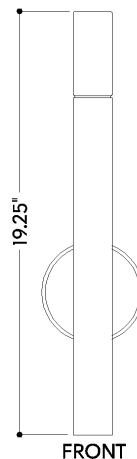

PALI

5719-AGB

A modern take on a candelabra chandelier, Pali harnesses clean line symmetry to strike a note of grandeur. Available as a sconce or chandelier in two sizes, it features candle sleeves cast from Aged Brass, capped by natural alabaster. When lit, the alabaster emits a reverential glow that fills the room.

*Due to the one-of-a-kind nature of the medium, exact colors and patterns may vary slightly from the image shown.

FINISHES

AGED BRASS

DIMENSIONS

Height: 66"
Width/Diameter: 66"
Length: 66"
Minimum Height: 66"
Maximum Height: 66"
Canopy/Backplate: 4.75"
Hanging Type: 108" Premium Composite Cord
Product Weight: 66lb
Extension: 66"
Top to Center: 66"
Canopy/Backplate Shape: Round
Sloped Ceiling Compatible: No
Living Finish: Yes
Uplight Only: Yes

Shade

Shade 1: Alabaster
Shade 1 Top Width: 1.75"
Shade 1 Height: 4.25"

ELECTRICAL

Bulb 1

Bulb Included: No
Socket: GU10
Bulb Type: MR11
Max Wattage: 3
Bulb Quantity: 1
Wire Length: 500mm
Cord Type: ! New Cord Type
Dimmer Type: Incandescent
Switch Type: ON/OFF STOMP SWITCH
Gem Box Required (2"x3"): Yes
Dark Sky: Yes
CRI: 66
Color Temp.: 66k
Lumens: 66
Title 24: Yes
Field Serviceable: No

Battery

Battery Powered: Yes
Battery Included: Yes
Battery Life: ! New Battery Life !