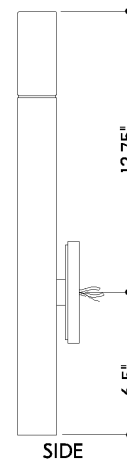

PALI

5719-AGB

A modern take on a candelabra chandelier, Pali harnesses clean line symmetry to strike a note of grandeur. Available as a sconce or chandelier in two sizes, it features candle sleeves cast from Aged Brass, capped by natural alabaster. When lit, the alabaster emits a reverential glow that fills the room.

*Due to the one-of-a-kind nature of the medium, exact colors and patterns may vary slightly from the image shown.

FINISHES

AGED BRASS

DIMENSIONS

Height: 66"
Width/Diameter: 66"
Length: 66"
Minimum Height: 66"
Maximum Height: 66"
Canopy/Backplate: 4.75"
Hanging Type: 108" Premium Composite Cord
Product Weight: 66lb
Extension: 66"
Top to Center: 66"
Canopy/Backplate Shape: Round
Sloped Ceiling Compatible: No
Living Finish: Yes
Uplight Only: Yes

Shade

Shade 1: Alabaster
Shade 1 Top Width: 1.75"
Shade 1 Height: 4.25"

ELECTRICAL

Bulb 1

Bulb Included: No
Socket: GU10
Bulb Type: MR11
Max Wattage: 3
Bulb Quantity: 1
Wire Length: 500mm
Cord Type: ! New Cord Type
Dimmer Type: Incandescent
Switch Type: ON/OFF STOMP SWITCH
Gem Box Required (2"x3"): Yes
Dark Sky: Yes
CRI: 66
Color Temp.: 66k
Lumens: 66
Title 24: Yes
Field Serviceable: No

Battery

Battery Powered: Yes
Battery Included: Yes
Battery Life: ! New Battery Life !