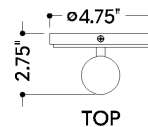

*Due to the one-of-a-kind nature of the medium, exact colors and patterns may vary slightly from the image shown.

FINISHES

AGED BRASS

DIMENSIONS

Height: 66"
Width/Diameter: 66"
Length: 66"
Minimum Height: 66"
Maximum Height: 66"
Canopy/Backplate: 4.75"
Hanging Type: 108" Premium Composite Cord
Product Weight: 66lb
Extension: 66"
Top to Center: 66"
Canopy/Backplate Shape: Round
Sloped Ceiling Compatible: No
Living Finish: Yes
Uplight Only: Yes

Shade

Shade 1: Alabaster
Shade 1 Top Width: 1.75"
Shade 1 Height: 4.25"

ELECTRICAL

Bulb 1

Bulb Included: No
Socket: GU10
Bulb Type: MR11
Max Wattage: 3
Bulb Quantity: 1
Wire Length: 500mm
Cord Type: ! New Cord Type
Dimmer Type: Incandescent
Switch Type: ON/OFF STOMP SWITCH
Gem Box Required (2"x3"): Yes
Dark Sky: Yes
CRI: 66
Color Temp.: 66k
Lumens: 66
Title 24: Yes
Field Serviceable: No

Battery

Battery Powered: Yes
Battery Included: Yes
Battery Life: ! New Battery Life !

PALI

5719-AGB

SHIPPING

Carton 1: 22" x 7" x 6"

Carton 1 Weight: 2lb

Shipping Method: Ground