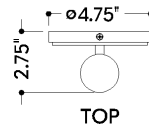

PALI

5719-AGB

A modern take on a candelabra chandelier, Pali harnesses clean line symmetry to strike a note of grandeur. Available as a sconce or chandelier in two sizes, it features candle sleeves cast from Aged Brass, capped by natural alabaster. When lit, the alabaster emits a reverential glow that fills the room.

*Due to the one-of-a-kind nature of the medium, exact colors and patterns may vary slightly from the image shown.

FINISHES

AGED BRASS

DIMENSIONS

Height: 66"
Width/Diameter: 66"
Length: 66"
Minimum Height: 66"
Maximum Height: 66"
Canopy/Backplate: 4.75"
Hanging Type: 108" Premium Composite Cord
Product Weight: 66lb
Extension: 66"
Top to Center: 66"
Canopy/Backplate Shape: Round
Sloped Ceiling Compatible: No
Living Finish: Yes
Uplight Only: Yes

Shade

Shade 1: Alabaster
Shade 1 Top Width: 1.75"
Shade 1 Height: 4.25"

ELECTRICAL

Bulb 1

Bulb Included: No
Socket: GU10
Bulb Type: MR11
Max Wattage: 3
Bulb Quantity: 1
Wire Length: 500mm
Cord Type: ! New Cord Type
Dimmer Type: Incandescent
Switch Type: ON/OFF STOMP SWITCH
Gem Box Required (2"x3"): Yes
Dark Sky: Yes
CRI: 66
Color Temp.: 66k
Lumens: 66
Title 24: Yes
Field Serviceable: No

Battery

Battery Powered: Yes
Battery Included: Yes
Battery Life: ! New Battery Life !