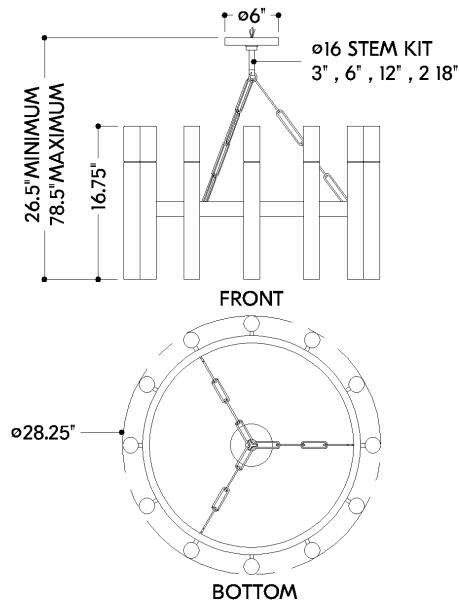

*Due to the one-of-a-kind nature of the medium, exact colors and patterns may vary slightly from the image shown.

FINISHES

AGED BRASS

DIMENSIONS

Height: 66"
Width/Diameter: 66"
Length: 66"
Minimum Height: 66"
Maximum Height: 66"
Canopy/Backplate: 6"
Hanging Type: 108" Premium Composite Cord
Product Weight: 66lb
Extension: 66"
Top to Center: 66"
Canopy/Backplate Shape: Round
Sloped Ceiling Compatible: No
Living Finish: Yes
Uplight Only: Yes

Shade

Shade 1: Alabaster
Shade 1 Top Width: 1.75"
Shade 1 Height: 4.25"

ELECTRICAL

Bulb 1

Bulb Included: No
Socket: GU10
Bulb Type: MR11
Max Wattage: 3
Bulb Quantity: 12
Wire Length: 500mm
Cord Type: ! New Cord Type
Dimmer Type: Incandescent
Switch Type: ON/OFF STOMP SWITCH
Gem Box Required (2"x3"): Yes
Dark Sky: Yes
CRI: 66
Color Temp.: 66k
Lumens: 66
Title 24: Yes
Field Serviceable: No

Battery

Battery Powered: Yes
Battery Included: Yes
Battery Life: ! New Battery Life !

PALI

5728-AGB

SHIPPING

Carton 1: 30" x 30" x 16"

Carton 1 Weight: 42lb

Shipping Method: Ground