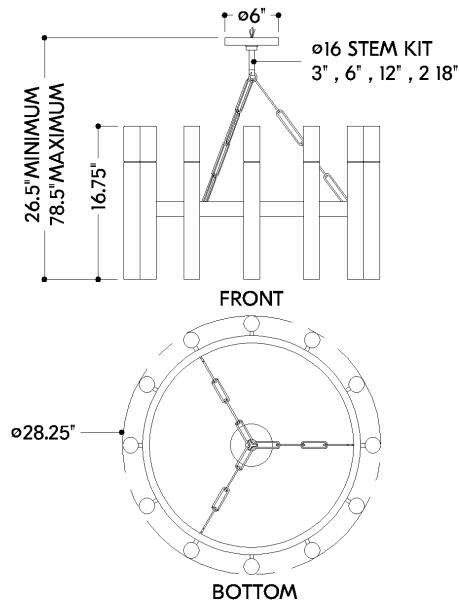

## DIMENSIONS

Height: 66"  
Width/Diameter: 66"  
Length: 66"  
Minimum Height: 66"  
Maximum Height: 66"  
Canopy/Backplate: 6"  
Hanging Type: 108" Premium Composite Cord  
Product Weight: 66lb  
Extension: 66"  
Top to Center: 66"  
Canopy/Backplate Shape: Round  
Sloped Ceiling Compatible: No  
Living Finish: Yes  
Uplight Only: Yes

## Shade

Shade 1: Alabaster  
Shade 1 Top Width: 1.75"  
Shade 1 Height: 4.25"

### Bulb 1

Bulb Included: No  
Socket: GU10  
Bulb Type: MR11  
Max Wattage: 3  
Bulb Quantity: 12  
Wire Length: 500mm  
Cord Type: ! New Cord Type  
Dimmer Type: Incandescent  
Switch Type: ON/OFF STOMP SWITCH  
Gem Box Required (2"x3"): Yes  
Dark Sky: Yes  
CRI: 66  
Color Temp.: 66k  
Lumens: 66  
Title 24: Yes  
Field Serviceable: No