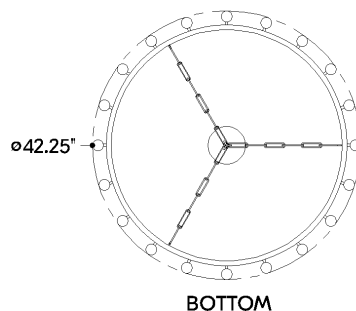

PALI

5742-AGB

A modern take on a candelabra chandelier, Pali harnesses clean line symmetry to strike a note of grandeur. Available as a sconce or chandelier in two sizes, it features candle sleeves cast from Aged Brass, capped by natural alabaster. When lit, the alabaster emits a reverential glow that fills the room.

*Due to the one-of-a-kind nature of the medium, exact colors and patterns may vary slightly from the image shown.

FINISHES

AGED BRASS

DIMENSIONS

Height: 66"
Width/Diameter: 66"
Length: 66"
Minimum Height: 66"
Maximum Height: 66"
Canopy/Backplate: 6"
Hanging Type: 108" Premium Composite Cord
Product Weight: 66lb
Extension: 66"
Top to Center: 66"
Canopy/Backplate Shape: Round
Sloped Ceiling Compatible: No
Living Finish: Yes
Uplight Only: Yes

Shade

Shade 1: Alabaster
Shade 1 Top Width: 1.75"
Shade 1 Height: 4.25"

ELECTRICAL

Bulb 1

Bulb Included: No
Socket: GU10
Bulb Type: MR11
Max Wattage: 3
Bulb Quantity: 20
Wire Length: 500mm
Cord Type: ! New Cord Type
Dimmer Type: Incandescent
Switch Type: ON/OFF STOMP SWITCH
Gem Box Required (2"x3"): Yes
Dark Sky: Yes
CRI: 66
Color Temp.: 66k
Lumens: 66
Title 24: Yes
Field Serviceable: No

Battery

Battery Powered: Yes
Battery Included: Yes
Battery Life: ! New Battery Life !

HUDSON VALLEY
LIGHTING GROUP

| hvlgroup.com | 1.800.814.3993