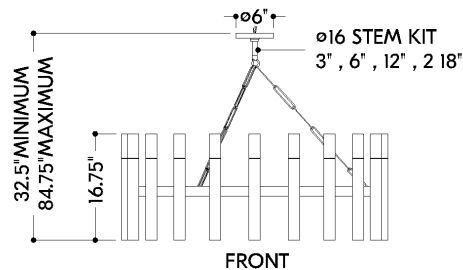

PALI

5742-AGB

A modern take on a candelabra chandelier, Pali harnesses clean line symmetry to strike a note of grandeur. Available as a sconce or chandelier in two sizes, it features candle sleeves cast from Aged Brass, capped by natural alabaster. When lit, the alabaster emits a reverential glow that fills the room.

*Due to the one-of-a-kind nature of the medium, exact colors and patterns may vary slightly from the image shown.

FINISHES

AGED BRASS

DIMENSIONS

Height: 66"
Width/Diameter: 66"
Length: 66"
Minimum Height: 66"
Maximum Height: 66"
Canopy/Backplate: 6"
Hanging Type: 108" Premium Composite Cord
Product Weight: 66lb
Extension: 66"
Top to Center: 66"
Canopy/Backplate Shape: Round
Sloped Ceiling Compatible: No
Living Finish: Yes
Uplight Only: Yes

Shade

Shade 1: Alabaster
Shade 1 Top Width: 1.75"
Shade 1 Height: 4.25"

ELECTRICAL

Bulb 1

Bulb Included: No
Socket: GU10
Bulb Type: MR11
Max Wattage: 3
Bulb Quantity: 20
Wire Length: 500mm
Cord Type: ! New Cord Type
Dimmer Type: Incandescent
Switch Type: ON/OFF STOMP SWITCH
Gem Box Required (2"x3"): Yes
Dark Sky: Yes
CRI: 66
Color Temp.: 66k
Lumens: 66
Title 24: Yes
Field Serviceable: No

Battery

Battery Powered: Yes
Battery Included: Yes
Battery Life: ! New Battery Life !

HUDSON VALLEY
LIGHTING GROUP

| hvlgroup.com | 1.800.814.3993