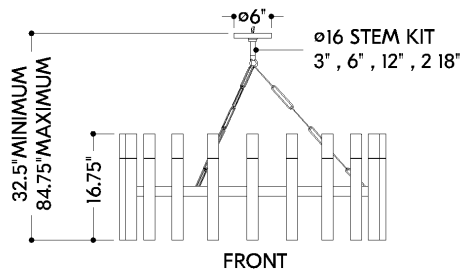

PALI

5742-AGB

A modern take on a candelabra chandelier, Pali harnesses clean line symmetry to strike a note of grandeur. Available as a sconce or chandelier in two sizes, it features candle sleeves cast from Aged Brass, capped by natural alabaster. When lit, the alabaster emits a reverential glow that fills the room.

*Due to the one-of-a-kind nature of the medium, exact colors and patterns may vary slightly from the image shown.

FINISHES

AGED BRASS

DIMENSIONS

Height: 66"
Width/Diameter: 66"
Length: 66"
Minimum Height: 66"
Maximum Height: 66"
Canopy/Backplate: 6"
Hanging Type: 108" Premium Composite Cord
Product Weight: 66lb
Extension: 66"
Top to Center: 66"
Canopy/Backplate Shape: Round
Sloped Ceiling Compatible: No
Living Finish: Yes
Uplight Only: Yes

Shade

Shade 1: Alabaster
Shade 1 Top Width: 1.75"
Shade 1 Height: 4.25"

ELECTRICAL

Bulb 1

Bulb Included: No
Socket: GU10
Bulb Type: MR11
Max Wattage: 3
Bulb Quantity: 20
Wire Length: 500mm
Cord Type: ! New Cord Type
Dimmer Type: Incandescent
Switch Type: ON/OFF STOMP SWITCH
Gem Box Required (2"x3"): Yes
Dark Sky: Yes
CRI: 66
Color Temp.: 66k
Lumens: 66
Title 24: Yes
Field Serviceable: No

Battery

Battery Powered: Yes
Battery Included: Yes
Battery Life: ! New Battery Life !

HUDSON VALLEY
LIGHTING GROUP

| hvlgroup.com | 1.800.814.3993