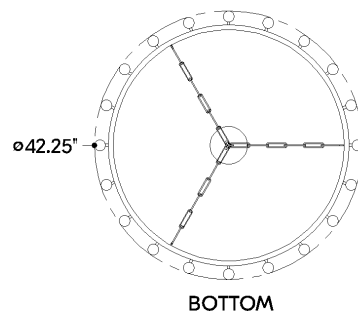

PALI

5742-AGB

A modern take on a candelabra chandelier, Pali harnesses clean line symmetry to strike a note of grandeur. Available as a sconce or chandelier in two sizes, it features candle sleeves cast from Aged Brass, capped by natural alabaster. When lit, the alabaster emits a reverential glow that fills the room.

*Due to the one-of-a-kind nature of the medium, exact colors and patterns may vary slightly from the image shown.

FINISHES

AGED BRASS

DIMENSIONS

Height: 66"
Width/Diameter: 66"
Length: 66"
Minimum Height: 66"
Maximum Height: 66"
Canopy/Backplate: 6"
Hanging Type: 108" Premium Composite Cord
Product Weight: 66lb
Extension: 66"
Top to Center: 66"
Canopy/Backplate Shape: Round
Sloped Ceiling Compatible: No
Living Finish: Yes
Uplight Only: Yes

Shade

Shade 1: Alabaster
Shade 1 Top Width: 1.75"
Shade 1 Height: 4.25"

ELECTRICAL

Bulb 1

Bulb Included: No
Socket: GU10
Bulb Type: MR11
Max Wattage: 3
Bulb Quantity: 20
Wire Length: 500mm
Cord Type: ! New Cord Type
Dimmer Type: Incandescent
Switch Type: ON/OFF STOMP SWITCH
Gem Box Required (2"x3"): Yes
Dark Sky: Yes
CRI: 66
Color Temp.: 66k
Lumens: 66
Title 24: Yes
Field Serviceable: No

Battery

Battery Powered: Yes
Battery Included: Yes
Battery Life: ! New Battery Life !

HUDSON VALLEY
LIGHTING GROUP

| hvlgroup.com | 1.800.814.3993