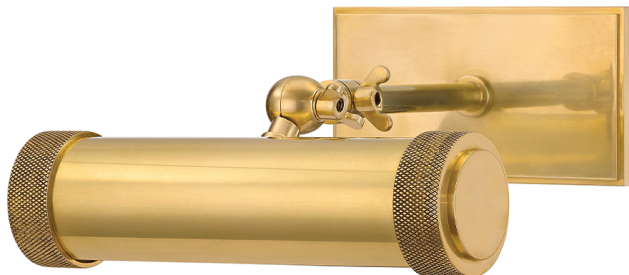

RIDGEWOOD

5808-AGB

Ridgewood is for those who relish manual functionality and tactile details. It sets a tube within a tube, allowing you to control its length. Knurled knobs and ends to the metal scroll are not merely decorative—they reposition length of light and angle of illumination.

FINISHES

AGED BRASS

DIMENSIONS

Height: 4.5"

Width/Diameter: 8.5"

Minimum Height: 7.5"

Maximum Height: 10.5"

Product Weight: 2lb

Extension: 7.5"

Top to Center: 1.75"

Canopy/Backplate Shape: Rectangle

Sloped Ceiling Compatible: No

Living Finish: No

Uplight Only: Yes

Shade

Shade 1: Steel

Shade 1 Top Length: 8.5"

Shade 1 Top Width: 2"

Shade 1 Bottom L/W: 8.5" / 2"

Shade 1 Height: 2"

ELECTRICAL

Bulb 1

Bulb Included: No

Socket: E26 Medium Base