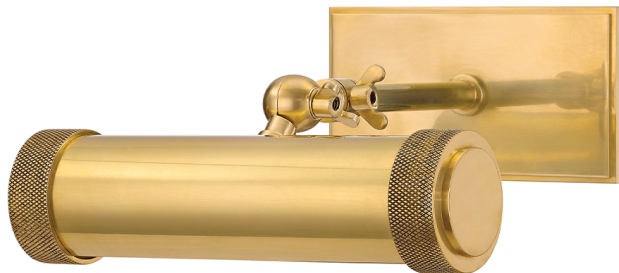

RIDGEWOOD

5808-AGB

Ridgewood is for those who relish manual functionality and tactile details. It sets a tube within a tube, allowing you to control its length. Knurled knobs and ends to the metal scroll are not merely decorative—they reposition length of light and angle of illumination.

FINISHES

AGED BRASS

DIMENSIONS / SPECS

Height: 4.5"

Width/Diameter: 8.5"

Minimum Height: 7.5"

Maximum Height: 10.5"

Product Weight: 2lb

Extension: 7.5"

Top to Center: 1.75"

Canopy/Backplate Shape: Rectangle

Sloped Ceiling Compatible: No

Living Finish: No

Uplight Only: Yes

Max Extension: 10.5"

Shade 1: Steel

Shade 1 Top Length: 8.5"

Shade 1 Top Width: 2"

Shade 1 Bottom L/W: 8.5" / 2"

Shade 1 Height: 2"

ELECTRICAL

Bulb 1

Bulb Included: No

Socket: E26 Medium Base