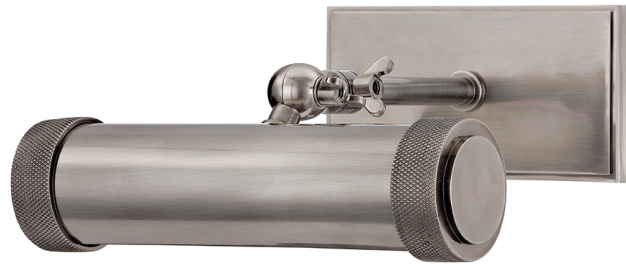

# RIDGEWOOD

5808-HN

Ridgewood is for those who relish manual functionality and tactile details. It sets a tube within a tube, allowing you to control its length. Knurled knobs and ends to the metal scroll are not merely decorative—they reposition length of light and angle of illumination.

## FINISHES

AGED BRASS (AGB)  
DISTRESSED BRONZE (DB)  
HISTORIC NICKEL (HN)

## DIMENSIONS

Height: 4.5"  
Width/Diameter: 8.5"  
Minimum Height: 7.5"  
Maximum Height: 10.5"  
Canopy/Backplate: 0"  
Hanging Type:  
Product Weight: 2lb

## GLASS

Attachment: N/A  
Glass 1: Steel  
Glass 2: