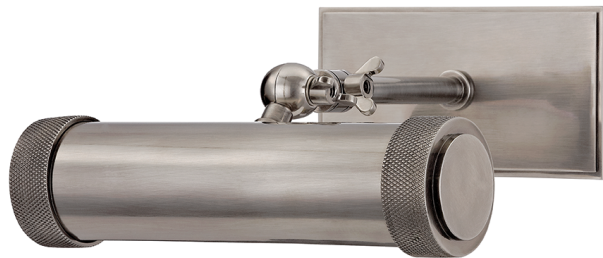

RIDGEWOOD

5808-HN

Ridgewood is for those who relish manual functionality and tactile details. It sets a tube within a tube, allowing you to control its length. Knurled knobs and ends to the metal scroll are not merely decorative—they reposition length of light and angle of illumination.

FINISHES

HISTORIC NICKEL

DIMENSIONS / SPECS

Height: 4.5"

Width/Diameter: 8.5"

Minimum Height: 7.5"

Maximum Height: 10.5"

Product Weight: 2lb

Extension: 7.5"

Top to Center: 1.75"

Canopy/Backplate Shape: Rectangle

Sloped Ceiling Compatible: No

Living Finish: No

Uplight Only: Yes

Max Extension: 10.5"

Shade 1: Steel

Shade 1 Top Length: 8.5"

Shade 1 Top Width: 8.5"

Shade 1 Bottom L/W: 2" / 2"

Shade 1 Height: 2"

ELECTRICAL

Bulb 1

Bulb Included: No

Socket: E26 Medium Base