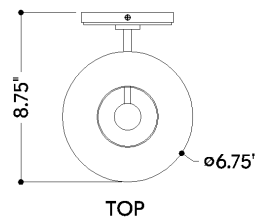

ADAMS CORNER

5813-BLNK

A delicate metal framework supports the upside-down, pear-shaped shade of the Adams Corner sconce. Adding a surprising twist to a vintage silhouette, the swooping metal J-arm is paired with a swirled cloud glass shade. Choose from Aged Brass or Black Nickel metalwork for a more luxurious or industrial finish.

FINISHES

BLACK NICKEL

DIMENSIONS / SPECS

Height: 66"
Width/Diameter: 66"
Length: 66"
Minimum Height: 66"
Maximum Height: 66"
Canopy/Backplate: 4.75"
Hanging Type: 108" Premium Composite Cord
Product Weight: 66lb
Extension: 66"
Top to Center: 66"
Canopy/Backplate Shape: Round
Sloped Ceiling Compatible: Yes
Living Finish: Yes
Uplight Only: No
Min Extension: 66"
Max Extension: 66"

Shade 1: Glass
Shade 1 Finish: Clear Cloud
Shade 1 Top Width: 6.75"
Shade 1 Bottom L/W: 0" / 1.5"
Shade 1 Height: 10.75"

ELECTRICAL

Bulb 1

Bulb Included: No
Socket: E12 Candelabra Base
Bulb Type: B11
Max Wattage: 10
Bulb Quantity: 1
Wire Length: 500mm
Cord Type: ! New Cord Type
Dimmer Type: Incandescent
Switch Type: ON/OFF STOMP SWITCH
Gem Box Required (2"x3"): Yes
Dark Sky: Yes

CRI: 66
Color Temp.: 66k
Lumens: 66
Title 24: Yes
Field Serviceable: No
Initial Lumens: 22
IP Rating: IP44

Battery

Battery Powered: Yes
Battery Included: Yes
Battery Life: ! New Battery Life !