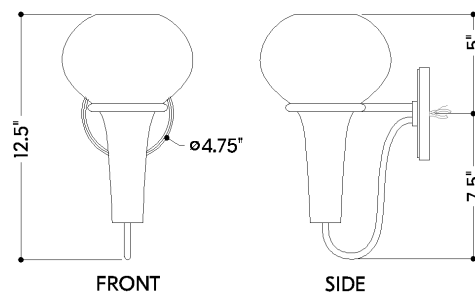

ADAMS CORNER

5813-BLNK

A delicate metal framework supports the upside-down, pear-shaped shade of the Adams Corner sconce. Adding a surprising twist to a vintage silhouette, the swooping metal J-arm is paired with a swirled cloud glass shade. Choose from Aged Brass or Black Nickel metalwork for a more luxurious or industrial finish.

FINISHES

BLACK NICKEL

DIMENSIONS / SPECS

Height: 66"
Width/Diameter: 66"
Length: 66"
Minimum Height: 66"
Maximum Height: 66"
Canopy/Backplate: 4.75"
Hanging Type: 108" Premium Composite Cord
Product Weight: 66lb
Extension: 66"
Top to Center: 66"
Canopy/Backplate Shape: Round
Sloped Ceiling Compatible: Yes
Living Finish: Yes
Uplight Only: No
Min Extension: 66"
Max Extension: 66"

Shade 1: Glass
Shade 1 Finish: Clear Cloud
Shade 1 Top Width: 6.75"
Shade 1 Bottom L/W: 0" / 1.5"
Shade 1 Height: 10.75"

ELECTRICAL

Bulb 1

Bulb Included: No
Socket: E12 Candelabra Base
Bulb Type: B11
Max Wattage: 10
Bulb Quantity: 1
Wire Length: 500mm
Cord Type: ! New Cord Type
Dimmer Type: Incandescent
Switch Type: ON/OFF STOMP SWITCH
Gem Box Required (2"x3"): Yes
Dark Sky: Yes

CRI: 66
Color Temp.: 66k
Lumens: 66
Title 24: Yes
Field Serviceable: No
Initial Lumens: 22
IP Rating: IP44

Battery

Battery Powered: Yes
Battery Included: Yes
Battery Life: ! New Battery Life !