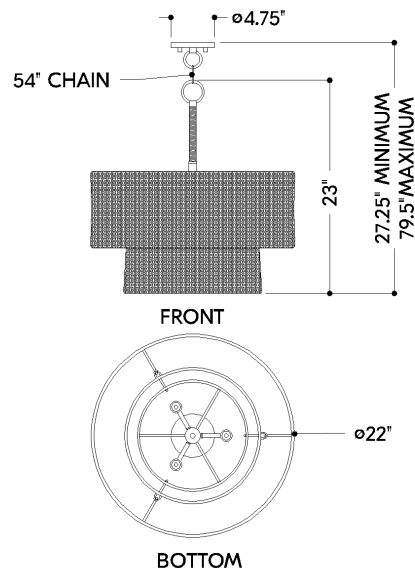

YORKHILL

5822-VGL

Finely handwoven from bleached abaca rope, Yorkhill channels bohemian style with its macramé-like design. This pendant lantern feature a two-tier structure with classic drum shades that softly filter the light. Suspended from a Vintage Gold Leaf rod and chain, Yorkhill infuse any space with coastal, airy beauty.

*Due to the one-of-a-kind nature of the medium, exact colors and patterns may vary slightly from the image shown.

FINISHES

VINTAGE GOLD LEAF

DIMENSIONS

Height: 66"
Width/Diameter: 66"
Length: 66"
Minimum Height: 66"
Maximum Height: 66"
Canopy/Backplate: 4.75"
Hanging Type: 108" Premium Composite Cord
Product Weight: 66lb
Extension: 66"
Top to Center: 66"
Canopy/Backplate Shape: Round
Sloped Ceiling Compatible: No
Living Finish: Yes
Uplight Only: Yes

Shade

Shade 1: Abaca
Shade 1 Finish: Bleached
Shade 1 Top Width: 15"
Shade 1 Bottom L/W: 0" / 15"
Shade 1 Height: 13.25"
Shade 2: Abaca
Shade 2 Finish: Bleached
Shade 2 Top Width: 22"
Shade 2 Bottom L/W: 0" / 22"
Shade 2 Height: 8.25"

ELECTRICAL

Bulb 1

Bulb Included: No
Socket: E12 Candelabra Base
Bulb Type: B11
Max Wattage: 8
Bulb Quantity: 3
Wire Length: 500mm
Cord Type: ! New Cord Type
Dimmer Type: Incandescent
Switch Type: ON/OFF STOMP SWITCH
Gem Box Required (2"x3"): Yes
Dark Sky: Yes