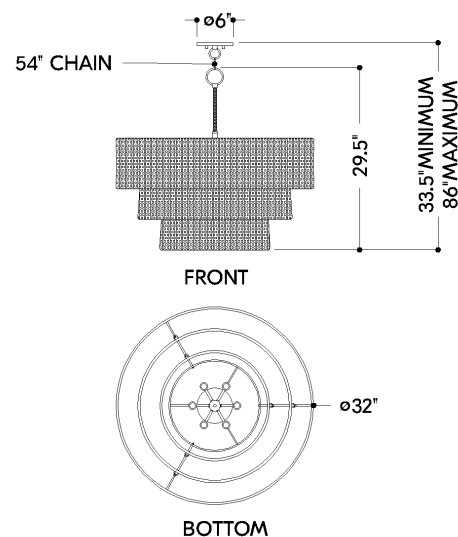

YORKHILL

5832-VGL

Finely handwoven from bleached abaca rope, Yorkhill channels bohemian style with its macramé-like design. This pendant lantern feature a two-tier structure with classic drum shades that softly filter the light. Suspended from a Vintage Gold Leaf rod and chain, Yorkhill infuse any space with coastal, airy beauty.

*Due to the one-of-a-kind nature of the medium, exact colors and patterns may vary slightly from the image shown.

FINISHES

VINTAGE GOLD LEAF

DIMENSIONS

Height: 66"
Width/Diameter: 66"
Length: 66"
Minimum Height: 66"
Maximum Height: 66"
Canopy/Backplate: 6"
Hanging Type: 108" Premium Composite Cord
Product Weight: 66lb
Extension: 66"
Top to Center: 66"
Canopy/Backplate Shape: Round
Sloped Ceiling Compatible: No
Living Finish: Yes
Uplight Only: Yes

Shade

Shade 1: Abaca
Shade 1 Finish: Bleached
Shade 1 Top Width: 32"
Shade 1 Bottom L/W: 0" / 32"
Shade 1 Height: 8.25"
Shade 2: Abaca
Shade 2 Finish: Bleached
Shade 2 Top Width: 25"
Shade 2 Bottom L/W: 0" / 25"
Shade 2 Height: 13.25"

ELECTRICAL

Bulb 1

Bulb Included: No
Socket: E12 Candelabra Base
Bulb Type: B11
Max Wattage: 8
Bulb Quantity: 6
Wire Length: 500mm
Cord Type: ! New Cord Type
Dimmer Type: Incandescent
Switch Type: ON/OFF STOMP SWITCH
Gem Box Required (2"x3"): Yes
Dark Sky: Yes