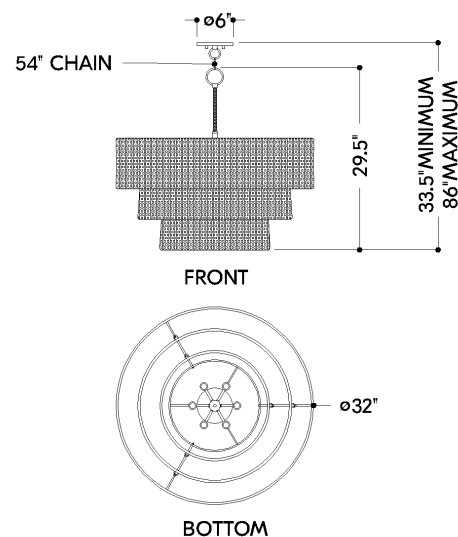

## DIMENSIONS

Height: 66"  
Width/Diameter: 66"  
Length: 66"  
Minimum Height: 66"  
Maximum Height: 66"  
Canopy/Backplate: 6"  
Hanging Type: 108" Premium Composite Cord  
Product Weight: 66lb  
Extension: 66"  
Top to Center: 66"  
Canopy/Backplate Shape: Round  
Sloped Ceiling Compatible: No  
Living Finish: Yes  
Uplight Only: Yes

## Shade

Shade 1: Abaca  
Shade 1 Finish: Bleached  
Shade 1 Top Width: 32"  
Shade 1 Bottom L/W: 0" / 32"  
Shade 1 Height: 8.25"  
Shade 2: Abaca  
Shade 2 Finish: Bleached  
Shade 2 Top Width: 25"  
Shade 2 Bottom L/W: 0" / 25"  
Shade 2 Height: 13.25"