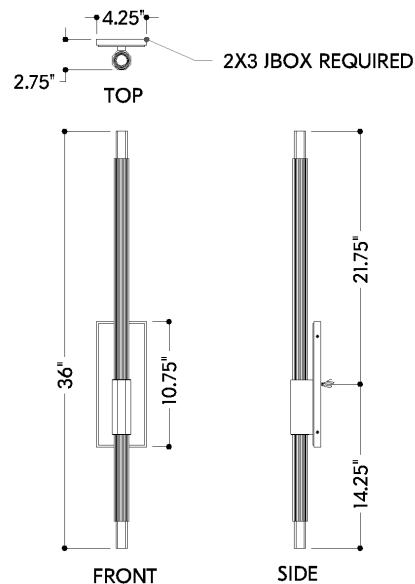

FINISHES

AGED BRASS

DIMENSIONS

Height: 66"
Width/Diameter: 66"
Length: 66"
Minimum Height: 66"
Maximum Height: 66"
Canopy/Backplate: 4.75"
Hanging Type: 108" Premium Composite Cord
Product Weight: 66lb
Extension: 66"
Top to Center: 66"
Canopy/Backplate Shape: Rectangle
Sloped Ceiling Compatible: No
Living Finish: Yes
Uplight Only: Yes

Shade

Shade 1: Glass
Shade 1 Finish: Clear
Shade 1 Top Width: 1.25"
Shade 1 Height: 19.5"
Shade 2: Glass
Shade 2 Finish: Clear
Shade 2 Top Width: 1.25"
Shade 2 Height: 7.75"

ELECTRICAL

Bulb 1

Bulb Included: N/A
Socket: Integrated LED
Max Wattage: 6
Bulb Quantity: 2
Wire Length: 500mm
Cord Type: ! New Cord Type
Dimmer Type: Incandescent
Switch Type: ON/OFF STOMP SWITCH
Gem Box Required (2"x3"): Yes
Dark Sky: Yes
CRI: 66
Color Temp.: 66k
Lumens: 66
Title 24: Yes
Field Serviceable: No

ROSCO

5936-AGB

Battery

Battery Powered: Yes

Battery Included: Yes

Battery Life: ! New Battery Life !

SHIPPING

Carton 1: 26" x 16" x 7"