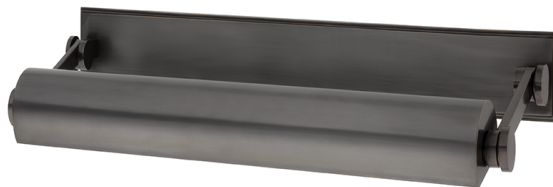

MERRICK

6015-DB

Smooth styling and superior functionality are Merrick's signature traits. We conceal the fixture's wiring behind a full-length solid brass backplate. Merrick's shade and arms can be adjusted to customize light direction.

FINISHES

DISTRESSED BRONZE

DIMENSIONS

Height: 3.5"

Width/Diameter: 17.5"

Minimum Height: 3.5"

Maximum Height: 8.75"

Product Weight: 6lb

Extension: 8.75"

Top to Center: 1.75"

Canopy/Backplate Shape: Rectangle

Sloped Ceiling Compatible: No

Living Finish: No

Uplight Only: No

Shade

ELECTRICAL

Bulb 1

Bulb Included: No

Socket: E26 Medium Base

Bulb Type: T10-5.5

Max Wattage: 60

Bulb Quantity: 2

Switch Type: N/A

Gem Box Required (2"x3"): Yes