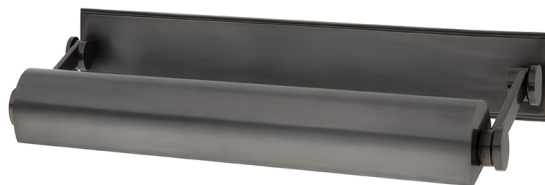

MERRICK

6015-DB

Smooth styling and superior functionality are Merrick's signature traits. We conceal the fixture's wiring behind a full-length solid brass backplate. Merrick's shade and arms can be adjusted to customize light direction.

FINISHES

DISTRESSED BRONZE

DIMENSIONS / SPECS

Height: 3.5"

Width/Diameter: 17.5"

Minimum Height: 3.5"

Maximum Height: 8.75"

Product Weight: 6lb

Extension: 8.75"

Top to Center: 1.75"

Canopy/Backplate Shape: Rectangle

Sloped Ceiling Compatible: No

Living Finish: No

Uplight Only: No

ELECTRICAL

Bulb 1

Bulb Included: No

Socket: E26 Medium Base

Bulb Type: T10-5.5

Max Wattage: 60

Bulb Quantity: 2

Switch Type: N/A

Gem Box Required (2"x3"): Yes

Dark Sky: No