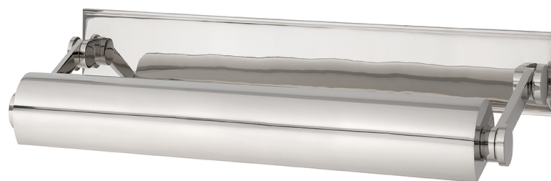

# MERRICK

6015-PN

Smooth styling and superior functionality are Merrick's signature traits. We conceal the fixture's wiring behind a full-length solid brass backplate. Merrick's shade and arms can be adjusted to customize light direction.

### POLISHED NICKEL

Coastal Suitable Finish (EPM): No

## DIMENSIONS

Height: 3.5"

Width/Diameter: 17.5"

Minimum Height: 3.5"

Maximum Height: 8.75"

Product Weight: 6lb

Extension: 8.75"

Top to Center: 1.75"

Canopy/Backplate Shape: Rectangle

Sloped Ceiling Compatible: No

Living Finish: No

Uplight Only: No