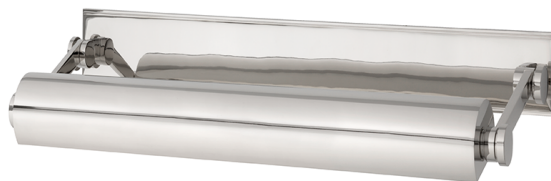

MERRICK

6015-PN

Smooth styling and superior functionality are Merrick's signature traits. We conceal the fixture's wiring behind a full-length solid brass backplate. Merrick's shade and arms can be adjusted to customize light direction.

FINISHES

POLISHED NICKEL

DIMENSIONS

Height: 3.5"

Width/Diameter: 17.5"

Minimum Height: 3.5"

Maximum Height: 8.75"

Product Weight: 6lb

Extension: 8.75"

Top to Center: 1.75"

Canopy/Backplate Shape: Rectangle

Sloped Ceiling Compatible: No

Living Finish: No

Uplight Only: No

Shade

ELECTRICAL

Bulb 1

Bulb Included: No

Socket: E26 Medium Base

Bulb Type: T10-5.5

Max Wattage: 60

Bulb Quantity: 2

Switch Type: N/A

Gem Box Required (2"x3"): Yes