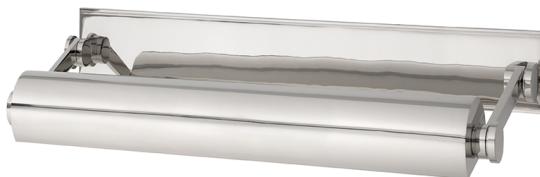

MERRICK

6015-PN

Smooth styling and superior functionality are Merrick's signature traits. We conceal the fixture's wiring behind a full-length solid brass backplate. Merrick's shade and arms can be adjusted to customize light direction.

FINISHES

POLISHED NICKEL

DIMENSIONS / SPECS

Height: 3.5"
Width/Diameter: 17.5"
Minimum Height: 3.5"
Maximum Height: 8.75"
Product Weight: 6lb
Extension: 8.75"
Top to Center: 1.75"
Canopy/Backplate Shape: Rectangle
Sloped Ceiling Compatible: No
Living Finish: No
Uplight Only: No

ELECTRICAL

Bulb 1

Bulb Included: No
Socket: E26 Medium Base
Bulb Type: T10-5.5
Max Wattage: 60
Bulb Quantity: 2
Switch Type: N/A
Gem Box Required (2"x3"): Yes
Dark Sky: No

SHIPPING

Carton 1: 20" x 13" x 7"
Carton 1 Weight: 8lb
Shipping Method: Ground
Country of Origin: CN