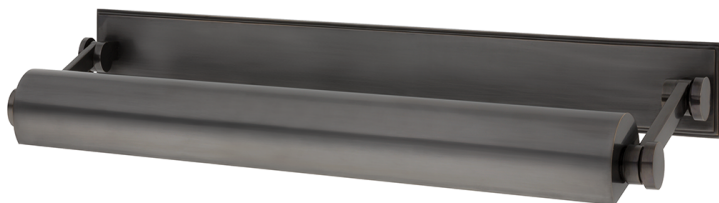

MERRICK

6022-DB

Smooth styling and superior functionality are Merrick's signature traits. We conceal the fixture's wiring behind a full-length solid brass backplate. Merrick's shade and arms can be adjusted to customize light direction.

FINISHES

DISTRESSED BRONZE

DIMENSIONS

Height: 3.5"

Width/Diameter: 24.5"

Minimum Height: 3.5"

Maximum Height: 8.75"

Product Weight: 8lb

Extension: 8.75"

Top to Center: 1.75"

Canopy/Backplate Shape: Rectangle

Sloped Ceiling Compatible: No

Living Finish: No

Uplight Only: Yes

Shade

ELECTRICAL

Bulb 1

Bulb Included: No

Socket: E26 Medium Base

Bulb Type: T10-5.5

Max Wattage: 60

Bulb Quantity: 3

Switch Type: N/A

Gem Box Required (2"x3"): Yes

Dark Sky: No

SHIPPING

Carton 1: 28" x 12" x 7"

Carton 1 Weight: 10lb

Shipping Method: Ground

Country of Origin: CN