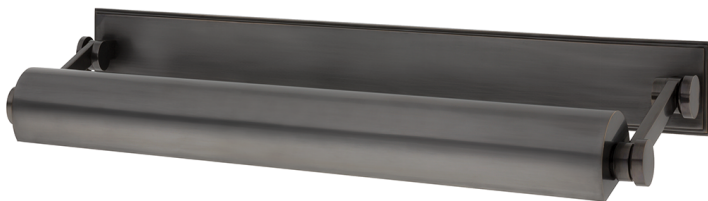

MERRICK

6022-DB

Smooth styling and superior functionality are Merrick's signature traits. We conceal the fixture's wiring behind a full-length solid brass backplate. Merrick's shade and arms can be adjusted to customize light direction.

FINISHES

DISTRESSED BRONZE

DIMENSIONS / SPECS

Height: 3.5"

Width/Diameter: 24.5"

Minimum Height: 3.5"

Maximum Height: 8.75"

Product Weight: 8lb

Extension: 8.75"

Top to Center: 1.75"

Canopy/Backplate Shape: Rectangle

Sloped Ceiling Compatible: No

Living Finish: No

Uplight Only: Yes

ELECTRICAL

Bulb 1

Bulb Included: No

Socket: E26 Medium Base

Bulb Type: T10-5.5

Max Wattage: 60

Bulb Quantity: 3

Switch Type: N/A

Gem Box Required (2"x3"): Yes

Dark Sky: No