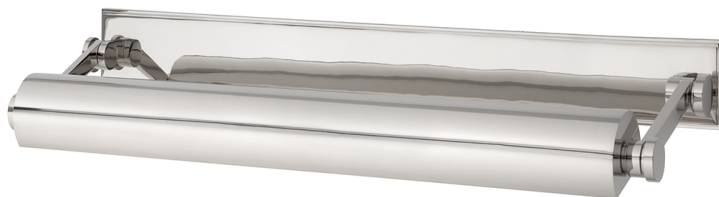

MERRICK

6022-PN

Smooth styling and superior functionality are Merrick's signature traits. We conceal the fixture's wiring behind a full-length solid brass backplate. Merrick's shade and arms can be adjusted to customize light direction.

FINISHES

POLISHED NICKEL

Coastal Suitable Finish (EPM): No

DIMENSIONS

Height: 3.5"

Width/Diameter: 24.5"

Minimum Height: 3.5"

Maximum Height: 8.75"

Product Weight: 8lb

Extension: 8.75"

Top to Center: 1.75"

Canopy/Backplate Shape: Rectangle

Sloped Ceiling Compatible: No

Living Finish: No

Uplight Only: Yes

Shade

ELECTRICAL

Bulb 1

Bulb Included: No

Socket: E26 Medium Base

Bulb Type: T10-5.5

Max Wattage: 60

Bulb Quantity: 3

Switch Type: N/A