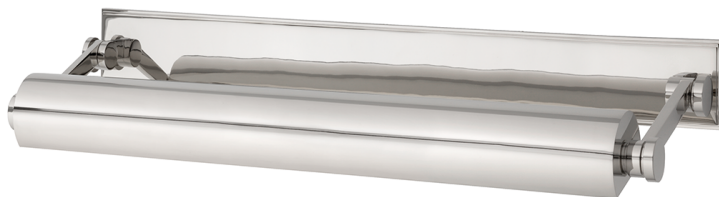

MERRICK

6022-PN

Smooth styling and superior functionality are Merrick's signature traits. We conceal the fixture's wiring behind a full-length solid brass backplate. Merrick's shade and arms can be adjusted to customize light direction.

FINISHES

POLISHED NICKEL

DIMENSIONS

Height: 3.5"

Width/Diameter: 24.5"

Minimum Height: 3.5"

Maximum Height: 8.75"

Product Weight: 8lb

Extension: 8.75"

Top to Center: 1.75"

Canopy/Backplate Shape: Rectangle

Sloped Ceiling Compatible: No

Living Finish: No

Uplight Only: Yes

Shade

ELECTRICAL

Bulb 1

Bulb Included: No

Socket: E26 Medium Base

Bulb Type: T10-5.5

Max Wattage: 60

Bulb Quantity: 3

Switch Type: N/A

Gem Box Required (2"x3"): Yes

Dark Sky: No

SHIPPING

Carton 1: 28" x 12" x 7"

Carton 1 Weight: 10lb

Shipping Method: Ground

Country of Origin: CN