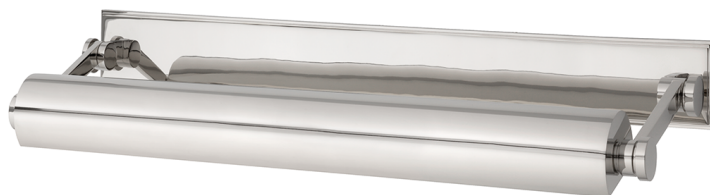

MERRICK

6022-PN

Smooth styling and superior functionality are Merrick's signature traits. We conceal the fixture's wiring behind a full-length solid brass backplate. Merrick's shade and arms can be adjusted to customize light direction.

FINISHES

POLISHED NICKEL

DIMENSIONS / SPECS

Height: 3.5"
Width/Diameter: 24.5"
Minimum Height: 3.5"
Maximum Height: 8.75"
Product Weight: 8lb
Extension: 8.75"
Top to Center: 1.75"
Canopy/Backplate Shape: Rectangle
Sloped Ceiling Compatible: No
Living Finish: No
Uplight Only: Yes

ELECTRICAL

Bulb 1

Bulb Included: No
Socket: E26 Medium Base
Bulb Type: T10-5.5
Max Wattage: 60
Bulb Quantity: 3
Switch Type: N/A
Gem Box Required (2"x3"): Yes
Dark Sky: No

SHIPPING

Carton 1: 28" x 12" x 7"
Carton 1 Weight: 10lb
Shipping Method: Ground
Country of Origin: CN