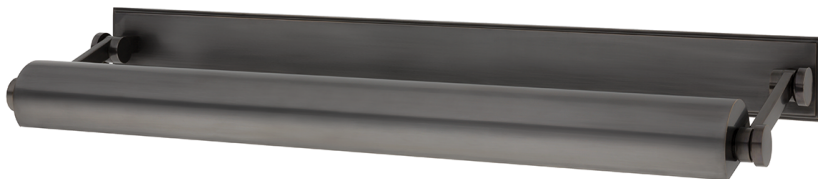

MERRICK

6029-DB

Smooth styling and superior functionality are Merrick's signature traits. We conceal the fixture's wiring behind a full-length solid brass backplate. Merrick's shade and arms can be adjusted to customize light direction.

FINISHES

DISTRESSED BRONZE

DIMENSIONS

Height: 3.25"

Width/Diameter: 31.5"

Minimum Height: 3.5"

Maximum Height: 8.75"

Product Weight: 10lb

Extension: 8.75"

Top to Center: 1.75"

Canopy/Backplate Shape: Rectangle

Sloped Ceiling Compatible: No

Living Finish: No

Uplight Only: No

Shade

ELECTRICAL

Bulb 1

Bulb Included: No

Socket: E26 Medium Base

Bulb Type: T10-5.5

Max Wattage: 60

Bulb Quantity: 4

Switch Type: N/A

Gem Box Required (2"x3"): Yes