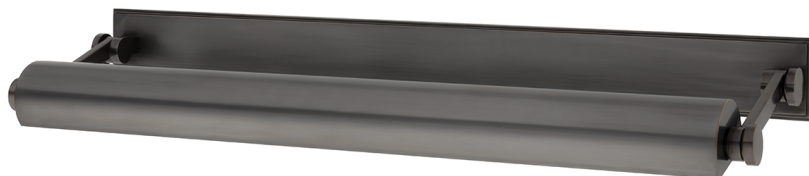

MERRICK

6029-DB

Smooth styling and superior functionality are Merrick's signature traits. We conceal the fixture's wiring behind a full-length solid brass backplate. Merrick's shade and arms can be adjusted to customize light direction.

FINISHES

DISTRESSED BRONZE

DIMENSIONS / SPECS

Height: 3.25"
Width/Diameter: 31.5"
Minimum Height: 3.5"
Maximum Height: 8.75"
Product Weight: 10lb
Extension: 8.75"
Top to Center: 1.75"
Canopy/Backplate Shape: Rectangle
Sloped Ceiling Compatible: No
Living Finish: No
Uplight Only: No

ELECTRICAL

Bulb 1

Bulb Included: No
Socket: E26 Medium Base
Bulb Type: T10-5.5
Max Wattage: 60
Bulb Quantity: 4
Switch Type: N/A
Gem Box Required (2"x3"): Yes
Dark Sky: No

SHIPPING

Carton 1: 35" x 13" x 7"
Carton 1 Weight: 13lb
Shipping Method: Ground
Country of Origin: CN