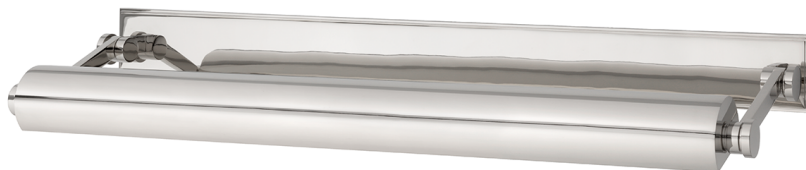

# MERRICK

6029-PN

Smooth styling and superior functionality are Merrick's signature traits. We conceal the fixture's wiring behind a full-length solid brass backplate. Merrick's shade and arms can be adjusted to customize light direction.

## FINISHES

POLISHED NICKEL

## DIMENSIONS / SPECS

Height: 3.25"  
Width/Diameter: 31.5"  
Minimum Height: 3.5"  
Maximum Height: 8.75"  
Product Weight: 10lb  
Extension: 8.75"  
Top to Center: 1.75"  
Canopy/Backplate Shape: Rectangle  
Sloped Ceiling Compatible: No  
Living Finish: No  
Uplight Only: No

### Bulb 1

Bulb Included: No  
Socket: E26 Medium Base  
Bulb Type: T10-5.5  
Max Wattage: 60  
Bulb Quantity: 4  
Switch Type: N/A  
Gem Box Required (2"x3"): Yes  
Dark Sky: No