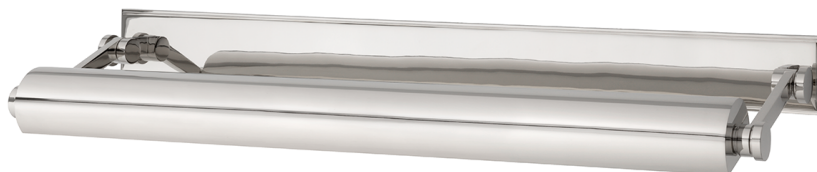

MERRICK

6029-PN

Smooth styling and superior functionality are Merrick's signature traits. We conceal the fixture's wiring behind a full-length solid brass backplate. Merrick's shade and arms can be adjusted to customize light direction.

FINISHES

POLISHED NICKEL

DIMENSIONS

Height: 3.25"

Width/Diameter: 31.5"

Minimum Height: 3.5"

Maximum Height: 8.75"

Product Weight: 10lb

Extension: 8.75"

Top to Center: 1.75"

Canopy/Backplate Shape: Rectangle

Sloped Ceiling Compatible: No

Living Finish: No

Uplight Only: No

Shade

ELECTRICAL

Bulb 1

Bulb Included: No

Socket: E26 Medium Base

Bulb Type: T10-5.5

Max Wattage: 60

Bulb Quantity: 4

Switch Type: N/A

Gem Box Required (2"x3"): Yes