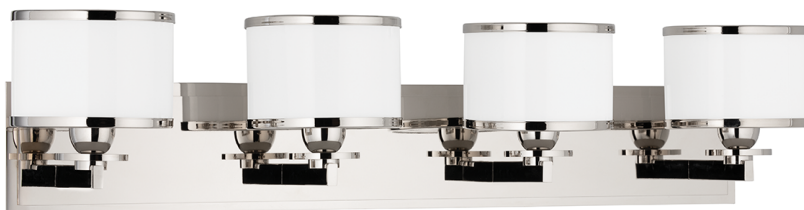

BASKING RIDGE

6104-PN

FINISHES

POLISHED NICKEL (PN)

DIMENSIONS

Height: 6.5"

Width/Diameter: 31"

Canopy/Backplate: 0"

Hanging Type:

Product Weight: 11lb

GLASS

Attachment: Socket Ring

Glass 1: Glass

Glass 2:

LAMPING

Bulb 1

Bulb Included: No

Socket: G9

Bulb: 4 • 75 Watt Max

Voltage: 120 VAC

UL Rating: UL Damp

SHIPPING

Carton 1: 32" x 14" x 8"

Carton 1 Weight: 15lb