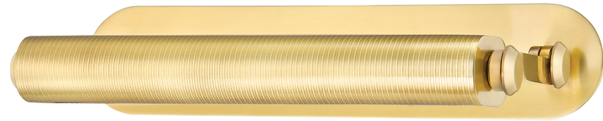

STOCKPORT

6117-AGB

FINISHES

AGED BRASS

DIMENSIONS / SPECS

Height: 3.5"

Width/Diameter: 17.25"

Product Weight: 6lb

Extension: 8.5"

Top to Center: 1.75"

Canopy/Backplate Shape: Rectangle

Sloped Ceiling Compatible: No

Living Finish: No

Uplight Only: No

Shade 1: Steel

ELECTRICAL

Bulb 1

Bulb Included: N/A

Socket: Integrated LED

Max Wattage: 60

Bulb Quantity: 2

Gem Box Required (2"x3"): Yes

Dark Sky: No

CRI: 90

Color Temp.: 2500k

Lumens: 1600

Title 24: No

Field Serviceable: No

SHIPPING

Carton 1: 20" x 12" x 7"

Carton 1 Weight: 7lb

Shipping Method: Ground

Country of Origin: CN