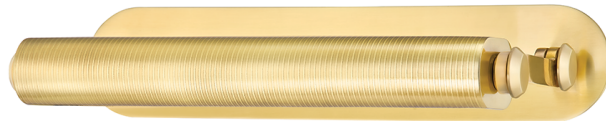

## FINISHES

---

AGED BRASS

## DIMENSIONS

---

Height: 3.5"

Width/Diameter: 17.25"

Product Weight: 6lb

Extension: 8.5"

Top to Center: 1.75"

Canopy/Backplate Shape: Rectangle

Sloped Ceiling Compatible: No

Living Finish: No

Uplight Only: No

## Shade

---

Shade 1: Steel