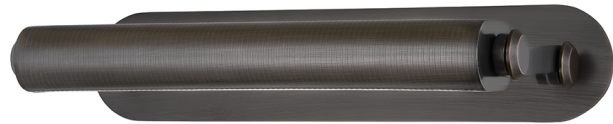

STOCKPORT

6117-DB

FINISHES

DISTRESSED BRONZE

DIMENSIONS / SPECS

Height: 3.5"

Width/Diameter: 17.25"

Product Weight: 9lb

Extension: 8.5"

Top to Center: 1.75"

Canopy/Backplate Shape: Rectangle

Sloped Ceiling Compatible: No

Living Finish: No

Uplight Only: No

Shade 1: Steel

ELECTRICAL

Bulb 1

Bulb Included: N/A

Socket: Integrated LED

Max Wattage: 60

Bulb Quantity: 2

Gem Box Required (2"x3"): Yes

Dark Sky: No

CRI: 90

Color Temp.: 2500k

Lumens: 1600

Title 24: No

Field Serviceable: No

SHIPPING

Carton 1: 21" x 13" x 7"

Carton 1 Weight: 8lb

Shipping Method: Ground

Country of Origin: CN