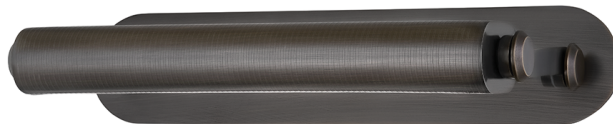

STOCKPORT

6117-DB

FINISHES

DISTRESSED BRONZE

DIMENSIONS

Height: 3.5"

Width/Diameter: 17.25"

Product Weight: 9lb

Extension: 8.5"

Top to Center: 1.75"

Canopy/Backplate Shape: Rectangle

Sloped Ceiling Compatible: No

Living Finish: No

Uplight Only: No

Shade

Shade 1: Steel

ELECTRICAL

Bulb 1

Bulb Included: N/A

Socket: Integrated LED

Max Wattage: 60

Bulb Quantity: 2

Gem Box Required (2"x3"): Yes

Dark Sky: No