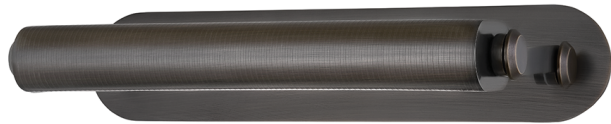

STOCKPORT

6117-DB

FINISHES

DISTRESSED BRONZE

DIMENSIONS / SPECS

Height: 3.5"

Width/Diameter: 17.25"

Product Weight: 9lb

Extension: 8.5"

Top to Center: 1.75"

Canopy/Backplate Shape: Rectangle

Sloped Ceiling Compatible: No

Living Finish: No

Uplight Only: No

Shade 1: Steel

ELECTRICAL

Bulb 1

Bulb Included: N/A

Socket: Integrated LED

Max Wattage: 60

Bulb Quantity: 2

Gem Box Required (2"x3"): Yes

Dark Sky: No

CRI: 90

Color Temp.: 2500k

Lumens: 1600

Title 24: No

Field Serviceable: No

SHIPPING

Carton 1: 21" x 13" x 7"

Carton 1 Weight: 8lb

Shipping Method: Ground

Country of Origin: CN