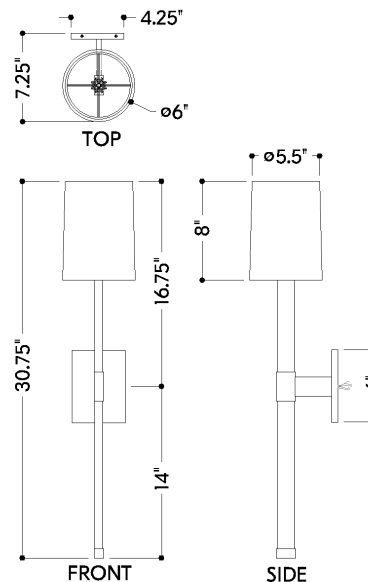

MINNETONKA

6130-AGB

Minnetonka balances rectangular profiles in its armature with the softer natural qualities of linen and rattan wrap for an artful yet understandable silhouette. The Aged Brass backplate and accents create a refined counterpoint to the rustic textures. This distinctive blend of materials, coupled with Minnetonka's elongated torch shape, hints at a nautical influence.

*Due to the one-of-a-kind nature of the medium, exact colors and patterns may vary slightly from the image shown.

FINISHES

AGED BRASS

DIMENSIONS

Height: 66"
Width/Diameter: 66"
Length: 66"
Minimum Height: 66"
Maximum Height: 66"
Canopy/Backplate: 4.25"
Hanging Type: 108" Premium Composite Cord
Product Weight: 66lb
Extension: 66"
Top to Center: 66"
Canopy/Backplate Shape: Rectangle
Sloped Ceiling Compatible: No
Living Finish: Yes
Uplight Only: Yes

Shade

Shade 1: Linen
Shade 1 Finish: White
Shade 1 Top Width: 5.5"
Shade 1 Bottom L/W: 0" / 6"
Shade 1 Height: 8"

ELECTRICAL

Bulb 1

Bulb Included: No
Socket: E12 Candelabra Base
Bulb Type: B11
Max Wattage: 10
Bulb Quantity: 1
Wire Length: 500mm
Cord Type: ! New Cord Type
Dimmer Type: Incandescent
Switch Type: ON/OFF STOMP SWITCH
Gem Box Required (2"x3"): Yes
Dark Sky: Yes
CRI: 66
Color Temp.: 66k
Lumens: 66
Title 24: Yes
Field Serviceable: No