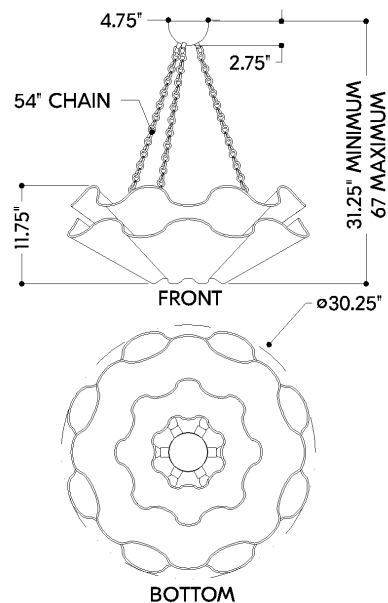

HAYWORTH

6206-VGL

Recalling the silhouette of a clamshell, Hayworth puts an artisanal spin on coastal design. Two large shades woven from neutral-hued Abaca Rope embody lightness, while the Vintage Gold Leaf chain provides a point of contrast, lending sleekness to the design. The opening at the bottom of the shade creates a concentrated beam that illuminates large areas.

*Due to the one-of-a-kind nature of the medium, exact colors and patterns may vary slightly from the image shown.

FINISHES

VINTAGE GOLD LEAF

DIMENSIONS

Height: 66"
Width/Diameter: 66"
Length: 66"
Minimum Height: 66"
Maximum Height: 66"
Canopy/Backplate: 4.75"
Hanging Type: 108" Premium Composite Cord
Product Weight: 66lb
Extension: 66"
Top to Center: 66"
Canopy/Backplate Shape: Round
Sloped Ceiling Compatible: No
Living Finish: Yes
Uplight Only: Yes

Shade

Shade 1: Abaca
Shade 1 Finish: Natural
Shade 1 Top Width: 27.75"
Shade 1 Bottom L/W: 0" / 17.5"
Shade 1 Height: 6.25"
Shade 2: Abaca
Shade 2 Finish: Natural
Shade 2 Top Width: 28.5"
Shade 2 Bottom L/W: 0" / 8.5"
Shade 2 Height: 9"

ELECTRICAL

Bulb 1

Bulb Included: No
Socket: E12 Candelabra Base
Bulb Type: B11
Max Wattage: 8
Bulb Quantity: 6
Wire Length: 500mm
Cord Type: ! New Cord Type
Dimmer Type: Incandescent
Switch Type: ON/OFF STOMP SWITCH
Gem Box Required (2"x3"): Yes
Dark Sky: Yes

HUDSON VALLEY
LIGHTING GROUP

| hvlgroup.com | 1.800.814.3993