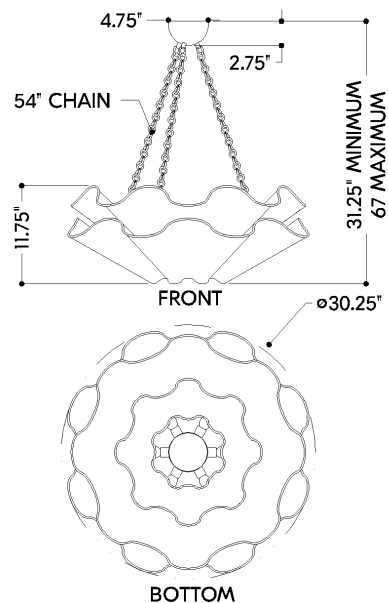

HAYWORTH

6206-VGL

Recalling the silhouette of a clamshell, Hayworth puts an artisanal spin on coastal design. Two large shades woven from neutral-hued Abaca Rope embody lightness, while the Vintage Gold Leaf chain provides a point of contrast, lending sleekness to the design. The opening at the bottom of the shade creates a concentrated beam that illuminates large areas.

*Due to the one-of-a-kind nature of the medium, exact colors and patterns may vary slightly from the image shown.

FINISHES

VINTAGE GOLD LEAF

DIMENSIONS

Height: 66"
Width/Diameter: 66"
Length: 66"
Minimum Height: 66"
Maximum Height: 66"
Canopy/Backplate: 4.75"
Hanging Type: 108" Premium Composite Cord
Product Weight: 66lb
Extension: 66"
Top to Center: 66"
Canopy/Backplate Shape: Round
Sloped Ceiling Compatible: No
Living Finish: Yes
Uplight Only: Yes

Shade

Shade 1: Abaca
Shade 1 Finish: Natural
Shade 1 Top Width: 27.75"
Shade 1 Bottom L/W: 0" / 17.5"
Shade 1 Height: 6.25"
Shade 2: Abaca
Shade 2 Finish: Natural
Shade 2 Top Width: 28.5"
Shade 2 Bottom L/W: 0" / 8.5"
Shade 2 Height: 9"

ELECTRICAL

Bulb 1

Bulb Included: No
Socket: E12 Candelabra Base
Bulb Type: B11
Max Wattage: 8
Bulb Quantity: 6
Wire Length: 500mm
Cord Type: ! New Cord Type
Dimmer Type: Incandescent
Switch Type: ON/OFF STOMP SWITCH
Gem Box Required (2"x3"): Yes
Dark Sky: Yes