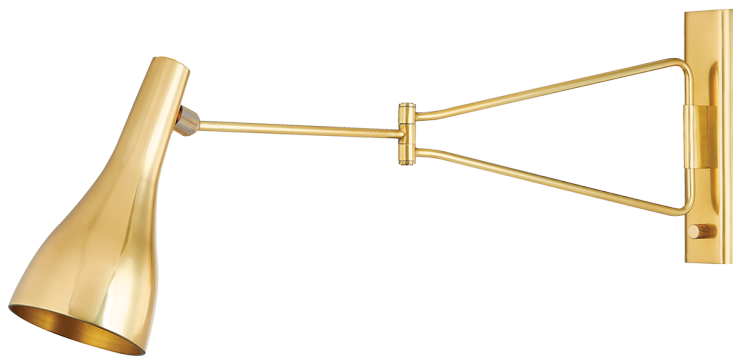

NORTHFORD

6216-AGB

Inspired by mid-century design aesthetics, Northford features a playful triangular arm and bell-shaped shade. The narrow backplate includes a dimmer switch that allows for precise adjustments in brightness. This fixture is perfect as a reading light above a sofa or lounge chair, or anywhere adjustable task lighting is required.

FINISHES

AGED BRASS

Coastal Suitable Finish (EPM): No

DIMENSIONS

Height: 14.25"

Width/Diameter: 5"

Canopy/Backplate: 2.5"

Product Weight: 3.31lb

Extension: 29.75"

Top to Center: 5.5"

Canopy/Backplate Shape: Rectangle

Sloped Ceiling Compatible: No

Living Finish: No

Uplight Only: Yes

Shade

Shade 1: Steel

Shade 1 Finish: Aged Brass

Shade 1 Top Width: 1.5"

Shade 1 Bottom L/W: 0" / 5"

Shade 1 Height: 10.25"

ELECTRICAL

Bulb 1

Bulb Included: No

Socket: E26 Medium Base