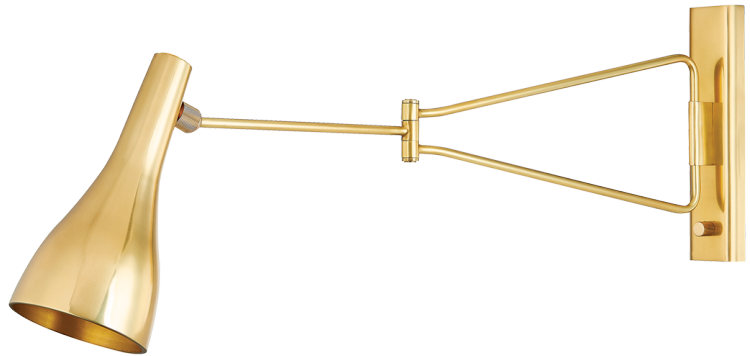

NORTHFORD

6216-AGB

Inspired by mid-century design aesthetics, Northford features a playful triangular arm and bell-shaped shade. The narrow backplate includes a dimmer switch that allows for precise adjustments in brightness. This fixture is perfect as a reading light above a sofa or lounge chair, or anywhere adjustable task lighting is required.

FINISHES

AGED BRASS (AGB)
DISTRESSED BRONZE (DB)

DIMENSIONS

Height: 14.25"
Width/Diameter: 5"
Length: "
Minimum Height: "
Maximum Height: "
Canopy/Backplate: 2.5"
Hanging Type:
Product Weight: 3.31lb

GLASS

Attachment:
Glass 1: Steel
Glass 2:

LAMPING

Bulb 1
Bulb Included: No
Socket: E26 Medium Base
Bulb: R30 LED • 1 • 25 Watt Max
Voltage: 120
UL Rating: ETL Damp
Gem Box: Required

SHIPPING

Carton 1: 34" x 18" x 16"
Carton 1 Weight: 9lb
Shipping Method: Ground