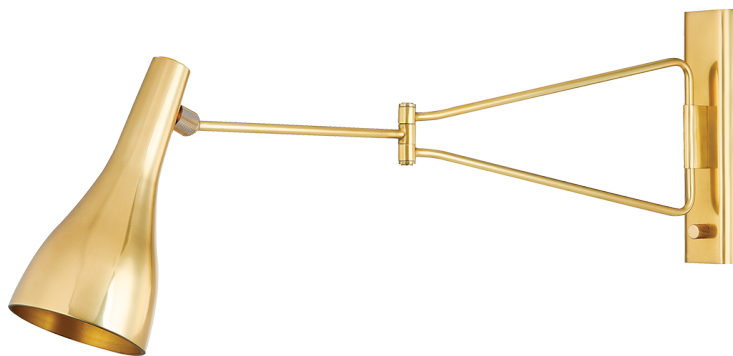

NORTHFORD

6216-AGB

Inspired by mid-century design aesthetics, Northford features a playful triangular arm and bell-shaped shade. The narrow backplate includes a dimmer switch that allows for precise adjustments in brightness. This fixture is perfect as a reading light above a sofa or lounge chair, or anywhere adjustable task lighting is required.

FINISHES

AGED BRASS (AGB)

DISTRESSED BRONZE (DB)

Coastal Suitable Finish (EPM): No

DIMENSIONS

Height: 14.25"

Width/Diameter: 5"

Canopy/Backplate: 2.5"

Product Weight: 3.31lb

Extension: 29.75"

Top to Center: 5.5"

Canopy/Backplate Shape: Rectangle

Sloped Ceiling Compatible: No

Living Finish: No

Uplight Only: Yes

Shade

Shade 1: Steel

Shade 1 Finish: Aged Brass

Shade 1 Top Width: 1.5"

Shade 1 Bottom L/W: 0" / 5"

Shade 1 Height: 10.25"

ELECTRICAL

Bulb 1

Bulb Included: No