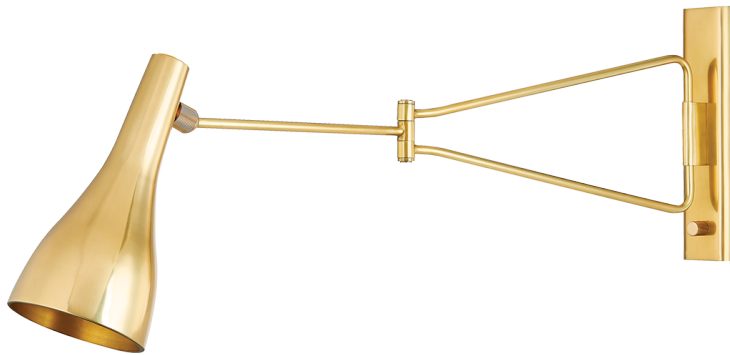

# NORTHFORD

6216-AGB

Inspired by mid-century design aesthetics, Northford features a playful triangular arm and bell-shaped shade. The narrow backplate includes a dimmer switch that allows for precise adjustments in brightness. This fixture is perfect as a reading light above a sofa or lounge chair, or anywhere adjustable task lighting is required.

## FINISHES

AGED BRASS

## DIMENSIONS

Height: 66"  
Width/Diameter: 66"  
Length: 66"  
Minimum Height: 66"  
Maximum Height: 66"  
Canopy/Backplate: 2.5"  
Hanging Type: 108" Premium Composite Cord  
Product Weight: 66lb  
Extension: 66"  
Top to Center: 66"  
Canopy/Backplate Shape: Rectangle  
Sloped Ceiling Compatible: No  
Living Finish: Yes  
Uplight Only: Yes

## Shade

Shade 1: Steel  
Shade 1 Finish: Aged Brass  
Shade 1 Top Width: 1.5"  
Shade 1 Bottom L/W: 0" / 5"  
Shade 1 Height: 10.25"