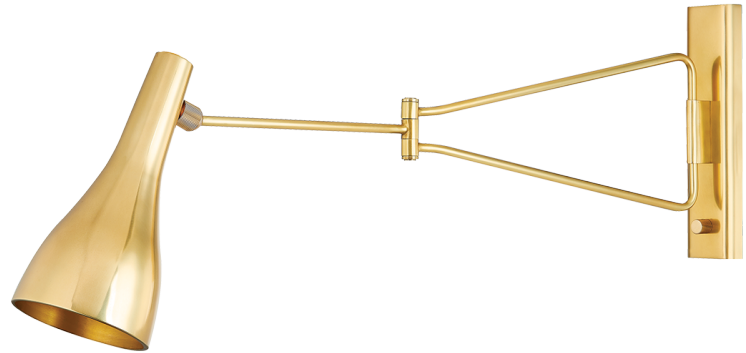

NORTHFORD

6216-AGB

Inspired by mid-century design aesthetics, Northford features a playful triangular arm and bell-shaped shade. The narrow backplate includes a dimmer switch that allows for precise adjustments in brightness. This fixture is perfect as a reading light above a sofa or lounge chair, or anywhere adjustable task lighting is required.

FINISHES

AGED BRASS

DIMENSIONS

Height: 66"
Width/Diameter: 66"
Length: 66"
Minimum Height: 66"
Maximum Height: 66"
Canopy/Backplate: 2.5"
Hanging Type: 108" Premium Composite Cord
Product Weight: 66lb
Extension: 66"
Top to Center: 66"
Canopy/Backplate Shape: Rectangle
Sloped Ceiling Compatible: No
Living Finish: Yes
Uplight Only: Yes

Shade

Shade 1: Steel
Shade 1 Finish: Aged Brass
Shade 1 Top Width: 1.5"
Shade 1 Bottom L/W: 0" / 5"
Shade 1 Height: 10.25"

ELECTRICAL

Bulb 1

Bulb Included: No
Socket: E26 Medium Base
Bulb Type: R30 LED
Max Wattage: 25
Bulb Quantity: 1
Wire Length: 500mm
Cord Type: ! New Cord Type
Dimmer Type: Incandescent
Switch Type: ON/OFF STOMP SWITCH
Gem Box Required (2"x3"): Yes
Dark Sky: Yes
CRI: 66
Color Temp.: 66k
Lumens: 66
Title 24: Yes
Field Serviceable: No