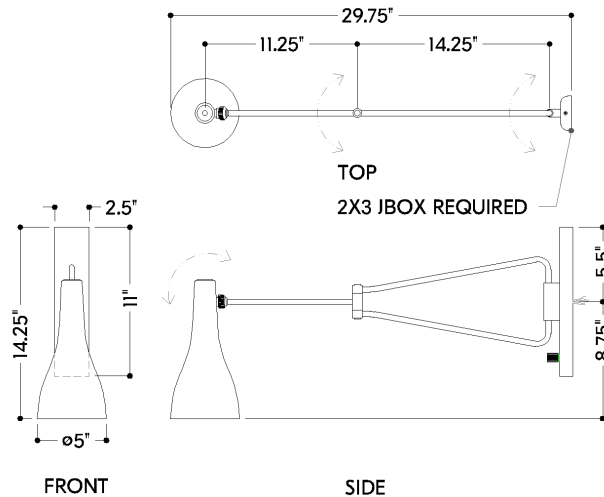

FINISHES

AGED BRASS

DIMENSIONS

Height: 66"
Width/Diameter: 66"
Length: 66"
Minimum Height: 66"
Maximum Height: 66"
Canopy/Backplate: 2.5"
Hanging Type: 108" Premium Composite Cord
Product Weight: 66lb
Extension: 66"
Top to Center: 66"
Canopy/Backplate Shape: Rectangle
Sloped Ceiling Compatible: No
Living Finish: Yes
Uplight Only: Yes

Shade

Shade 1: Steel
Shade 1 Finish: Aged Brass
Shade 1 Top Width: 1.5"
Shade 1 Bottom L/W: 0" / 5"
Shade 1 Height: 10.25"

ELECTRICAL

Bulb 1

Bulb Included: No
Socket: E26 Medium Base
Bulb Type: R30 LED
Max Wattage: 25
Bulb Quantity: 1
Wire Length: 500mm
Cord Type: ! New Cord Type
Dimmer Type: Incandescent
Switch Type: ON/OFF STOMP SWITCH
Gem Box Required (2"x3"): Yes
Dark Sky: Yes
CRI: 66
Color Temp.: 66k
Lumens: 66
Title 24: Yes
Field Serviceable: No

Battery

Battery Powered: Yes
Battery Included: Yes
Battery Life: ! New Battery Life !

NORTHFORD

6216-AGB

SHIPPING

Carton 1: 34" x 18" x 16"

Carton 1 Weight: 9lb

Shipping Method: Ground