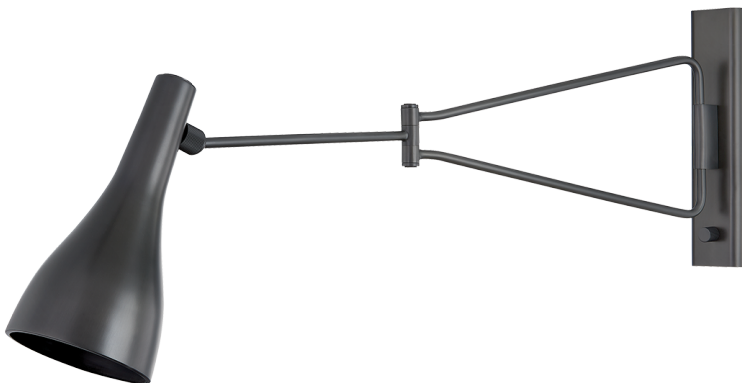

NORTHFORD

6216-DB

Inspired by mid-century design aesthetics, Northford features a playful triangular arm and bell-shaped shade. The narrow backplate includes a dimmer switch that allows for precise adjustments in brightness. This fixture is perfect as a reading light above a sofa or lounge chair, or anywhere adjustable task lighting is required.

FINISHES

AGED BRASS (AGB)
DISTRESSED BRONZE (DB)

DIMENSIONS

Height: 14.25"
Width/Diameter: 5"
Length: "
Minimum Height: "
Maximum Height: "
Canopy/Backplate: 2.5"
Hanging Type:
Product Weight: 3.31lb

GLASS

Attachment:
Glass 1: Steel
Glass 2:

LAMPING

Bulb 1
Bulb Included: No
Socket: E26 Medium Base
Bulb: R30 LED • 1 • 25 Watt Max
Voltage: 120
UL Rating: ETL Damp
Gem Box: Required

SHIPPING

Carton 1: 34" x 18" x 16"
Carton 1 Weight: 9lb
Shipping Method: Ground