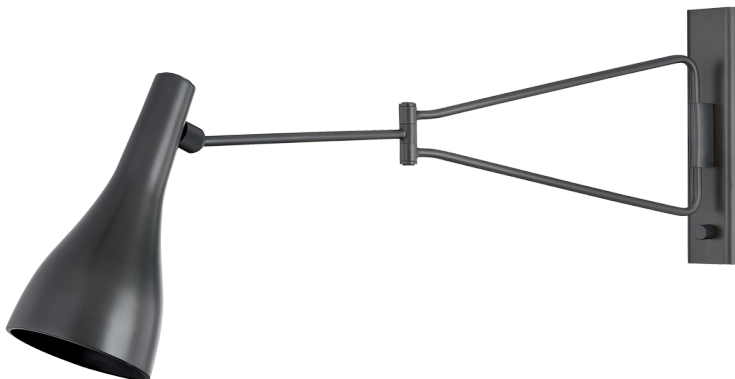

NORTHFORD

6216-DB

Inspired by mid-century design aesthetics, Northford features a playful triangular arm and bell-shaped shade. The narrow backplate includes a dimmer switch that allows for precise adjustments in brightness. This fixture is perfect as a reading light above a sofa or lounge chair, or anywhere adjustable task lighting is required.

FINISHES

DISTRESSED BRONZE

Coastal Suitable Finish (EPM): No

DIMENSIONS

Height: 14.25"

Width/Diameter: 5"

Canopy/Backplate: 2.5"

Product Weight: 3.31lb

Extension: 29.75"

Top to Center: 5.5"

Canopy/Backplate Shape: Rectangle

Sloped Ceiling Compatible: No

Living Finish: No

Uplight Only: Yes

Shade

Shade 1: Steel

Shade 1 Finish: Distressed Bronze

Shade 1 Top Width: 1.5"

Shade 1 Bottom L/W: 0" / 5"

Shade 1 Height: 10.25"

ELECTRICAL

Bulb 1

Bulb Included: No

Socket: E26 Medium Base