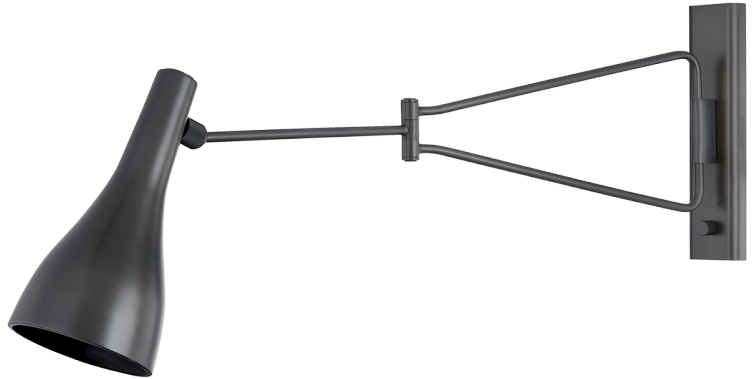

# NORTHFORD

6216-DB

Inspired by mid-century design aesthetics, Northford features a playful triangular arm and bell-shaped shade. The narrow backplate includes a dimmer switch that allows for precise adjustments in brightness. This fixture is perfect as a reading light above a sofa or lounge chair, or anywhere adjustable task lighting is required.

## FINISHES

**DISTRESSED BRONZE**

## DIMENSIONS

Height: 66"  
Width/Diameter: 66"  
Length: 66"  
Minimum Height: 66"  
Maximum Height: 66"  
Canopy/Backplate: 2.5"  
Hanging Type: 108" Premium Composite Cord  
Product Weight: 66lb  
Extension: 66"  
Top to Center: 66"  
Canopy/Backplate Shape: Rectangle  
Sloped Ceiling Compatible: No  
Living Finish: Yes  
Uplight Only: Yes

## Shade

Shade 1: Steel  
Shade 1 Finish: Distressed Bronze  
Shade 1 Top Width: 1.5"  
Shade 1 Bottom L/W: 0" / 5"  
Shade 1 Height: 10.25"