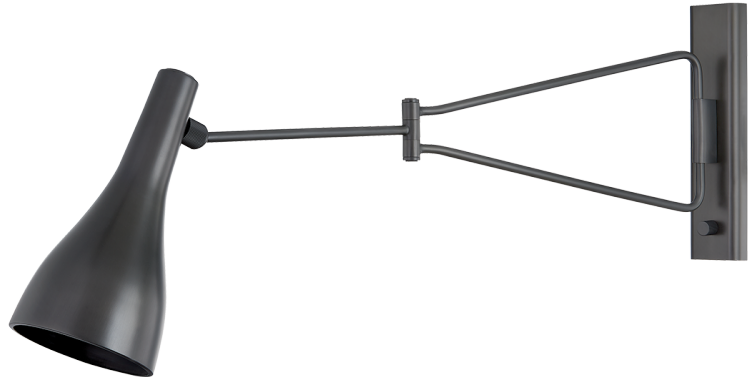

# NORTHFORD

6216-DB

Inspired by mid-century design aesthetics, Northford features a playful triangular arm and bell-shaped shade. The narrow backplate includes a dimmer switch that allows for precise adjustments in brightness. This fixture is perfect as a reading light above a sofa or lounge chair, or anywhere adjustable task lighting is required.

## FINISHES

**DISTRESSED BRONZE**

## DIMENSIONS

Height: 66"  
Width/Diameter: 66"  
Length: 66"  
Minimum Height: 66"  
Maximum Height: 66"  
Canopy/Backplate: 2.5"  
Hanging Type: 108" Premium Composite Cord  
Product Weight: 66lb  
Extension: 66"  
Top to Center: 66"  
Canopy/Backplate Shape: Rectangle  
Sloped Ceiling Compatible: No  
Living Finish: Yes  
Uplight Only: Yes

## Shade

Shade 1: Steel  
Shade 1 Finish: Distressed Bronze  
Shade 1 Top Width: 1.5"  
Shade 1 Bottom L/W: 0" / 5"  
Shade 1 Height: 10.25"