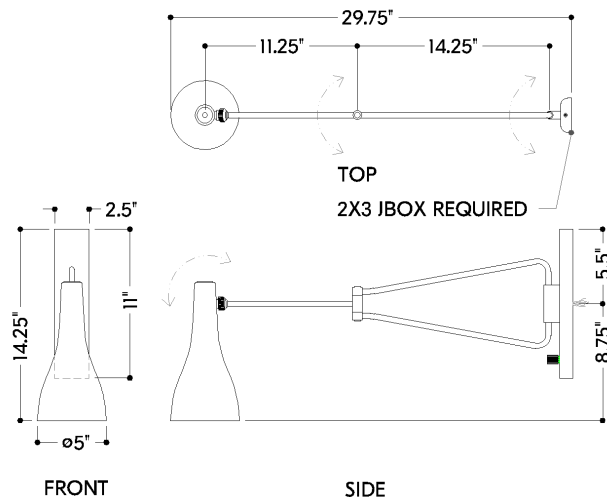

## DIMENSIONS

Height: 66"  
Width/Diameter: 66"  
Length: 66"  
Minimum Height: 66"  
Maximum Height: 66"  
Canopy/Backplate: 2.5"  
Hanging Type: 108" Premium Composite Cord  
Product Weight: 66lb  
Extension: 66"  
Top to Center: 66"  
Canopy/Backplate Shape: Rectangle  
Sloped Ceiling Compatible: No  
Living Finish: Yes  
Uplight Only: Yes

## Shade

Shade 1: Steel  
Shade 1 Finish: Distressed Bronze  
Shade 1 Top Width: 1.5"  
Shade 1 Bottom L/W: 0" / 5"  
Shade 1 Height: 10.25"

## Bulb 1

Bulb Included: No  
Socket: E26 Medium Base  
Bulb Type: R30 LED  
Max Wattage: 25  
Bulb Quantity: 1  
Wire Length: 500mm  
Cord Type: ! New Cord Type  
Dimmer Type: Incandescent  
Switch Type: ON/OFF STOMP SWITCH  
Gem Box Required (2"x3"): Yes  
Dark Sky: Yes  
CRI: 66  
Color Temp.: 66k  
Lumens: 66  
Title 24: Yes  
Field Serviceable: No

## SHIPPING

---

Carton 1: 34" x 18" x 16"

Carton 1 Weight: 9lb

Shipping Method: Ground

Country of Origin: VN