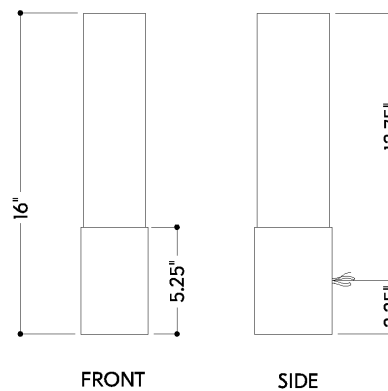

FINISHES

AGED BRASS

DIMENSIONS

Height: 66"
Width/Diameter: 66"
Length: 66"
Minimum Height: 66"
Maximum Height: 66"
Canopy/Backplate: 3.25"
Hanging Type: 108" Premium Composite Cord
Product Weight: 66lb
Extension: 66"
Top to Center: 66"
Canopy/Backplate Shape: Rectangle
Sloped Ceiling Compatible: No
Living Finish: Yes
Uplight Only: Yes

Shade

Shade 1: Glass
Shade 1 Finish: Light Bronze
Shade 1 Top Length: 3.5"
Shade 1 Top Width: 3"
Shade 1 Height: 11.5"

ELECTRICAL

Bulb 1

Bulb Included: No
Socket: E26 Medium Base
Bulb Type: T10-9
Max Wattage: 15
Bulb Quantity: 1
Wire Length: 500mm
Cord Type: ! New Cord Type
Dimmer Type: Incandescent
Switch Type: ON/OFF STOMP SWITCH
Gem Box Required (2"x3"): Yes
Dark Sky: Yes
CRI: 66
Color Temp.: 66k
Lumens: 66
Title 24: Yes
Field Serviceable: No

Battery

Battery Powered: Yes
Battery Included: Yes
Battery Life: ! New Battery Life !

SOMERSVILLE

6316-AGB

SHIPPING

Carton 1: 15" x 12" x 8"

Carton 1 Weight: 6lb

Shipping Method: Ground