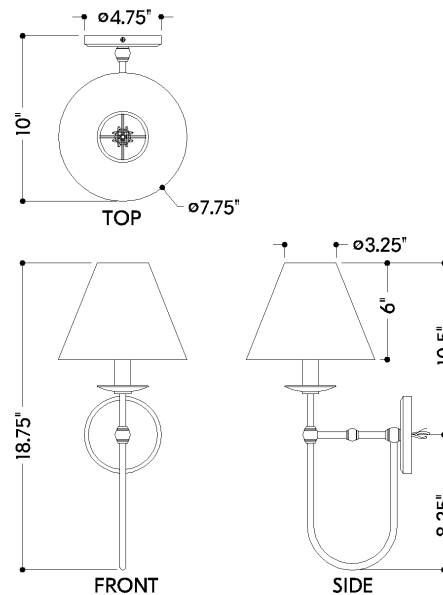

FINISHES

AGED BRASS w/ DISTRESSED BRONZE

Coastal Suitable Finish (EPM): Yes

DIMENSIONS

Height: 66"
Width/Diameter: 66"
Length: 66"
Minimum Height: 66"
Maximum Height: 66"
Canopy/Backplate: 4.75"
Hanging Type: 108" Premium Composite Cord
Product Weight: 66lb
Extension: 66"
Top to Center: 66"
Canopy/Backplate Shape: Round
Sloped Ceiling Compatible: No
Living Finish: Yes
Uplight Only: Yes

Shade

Shade 1: Linen
Shade 1 Finish: White
Shade 1 Top Width: 3.25"
Shade 1 Bottom L/W: 0" / 7.75"
Shade 1 Height: 6"

ELECTRICAL

Bulb 1

Bulb Included: No
Socket: E12 Candelabra Base
Bulb Type: B11
Max Wattage: 8
Bulb Quantity: 1
Wire Length: 500mm
Cord Type: ! New Cord Type
Dimmer Type: Incandescent
Switch Type: ON/OFF STOMP SWITCH
Gem Box Required (2"x3"): Yes
Dark Sky: Yes
CRI: 66
Color Temp.: 66k
Lumens: 66
Title 24: Yes
Field Serviceable: No

Battery

Battery Powered: Yes
Battery Included: Yes
Battery Life: ! New Battery Life !

DEMAREST

6319-AGB/DB

SHIPPING

Carton 1: 22" x 13" x 12"

Carton 1 Weight: 2lb

Shipping Method: Ground