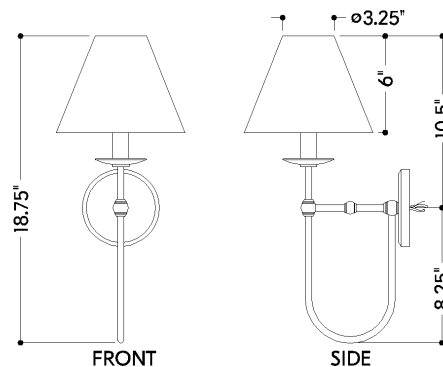

DEMAREST

6319-AGB/DB

Combining a tapered white linen shade with mixed metals, Demarest offers a decorative twist on mid-century modernism. An arched arm loops below the fixture, adding an architectural accent to balance the geometric simplicity of the rest of the design. Aged Brass beads decorate the Distressed Bronze frame like jewelry.

FINISHES

AGED BRASS w/ DISTRESSED BRONZE

DIMENSIONS / SPECS

Height: 66"
Width/Diameter: 66"
Length: 66"
Minimum Height: 66"
Maximum Height: 66"
Canopy/Backplate: 4.75"
Hanging Type: 108" Premium Composite Cord
Product Weight: 66lb
Extension: 66"
Top to Center: 66"
Canopy/Backplate Shape: Round
Sloped Ceiling Compatible: No
Living Finish: Yes
Uplight Only: Yes
Min Extension: 66"
Max Extension: 66"

Shade 1: Linen
Shade 1 Finish: White
Shade 1 Top Width: 3.25"
Shade 1 Bottom L/W: 0" / 7.75"
Shade 1 Height: 6"

ELECTRICAL

Bulb 1

Bulb Included: No
Socket: E12 Candelabra Base
Bulb Type: B11
Max Wattage: 8
Bulb Quantity: 1
Wire Length: 500mm
Cord Type: ! New Cord Type
Dimmer Type: Incandescent
Switch Type: ON/OFF STOMP SWITCH
Gem Box Required (2"x3"): Yes
Dark Sky: Yes

CRI: 66
Color Temp.: 66k
Lumens: 66
Title 24: Yes
Field Serviceable: No

Battery

Battery Powered: Yes
Battery Included: Yes
Battery Life: ! New Battery Life !