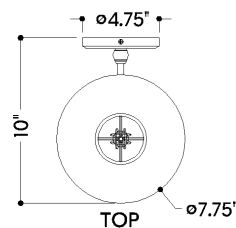

DEMAREST

6319-AGB/DB

Combining a tapered white linen shade with mixed metals, Demarest offers a decorative twist on mid-century modernism. An arched arm loops below the fixture, adding an architectural accent to balance the geometric simplicity of the rest of the design. Aged Brass beads decorate the Distressed Bronze frame like jewelry.

FINISHES

AGED BRASS w/ DISTRESSED BRONZE

DIMENSIONS / SPECS

Height: 66"
Width/Diameter: 66"
Length: 66"
Minimum Height: 66"
Maximum Height: 66"
Canopy/Backplate: 4.75"
Hanging Type: 108" Premium Composite Cord
Product Weight: 66lb
Extension: 66"
Top to Center: 66"
Canopy/Backplate Shape: Round
Sloped Ceiling Compatible: No
Living Finish: Yes
Uplight Only: Yes
Min Extension: 66"
Max Extension: 66"

Shade 1: Linen
Shade 1 Finish: White
Shade 1 Top Width: 3.25"
Shade 1 Bottom L/W: 0" / 7.75"
Shade 1 Height: 6"

ELECTRICAL

Bulb 1

Bulb Included: No
Socket: E12 Candelabra Base
Bulb Type: B11
Max Wattage: 8
Bulb Quantity: 1
Wire Length: 500mm
Cord Type: ! New Cord Type
Dimmer Type: Incandescent
Switch Type: ON/OFF STOMP SWITCH
Gem Box Required (2"x3"): Yes
Dark Sky: Yes

CRI: 66
Color Temp.: 66k
Lumens: 66
Title 24: Yes
Field Serviceable: No

Battery

Battery Powered: Yes
Battery Included: Yes
Battery Life: ! New Battery Life !