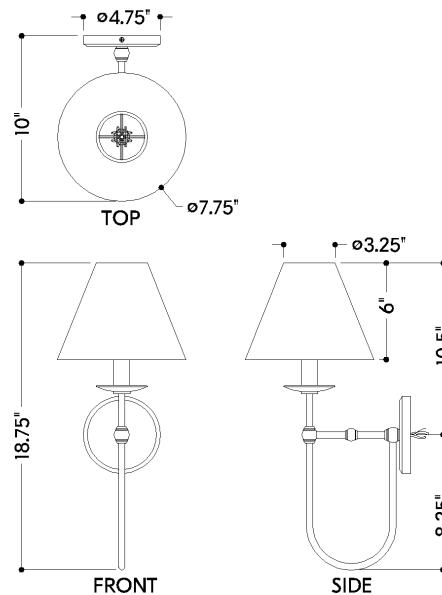

FINISHES

AGED BRASS w/ DISTRESSED BRONZE

DIMENSIONS

Height: 66"
Width/Diameter: 66"
Length: 66"
Minimum Height: 66"
Maximum Height: 66"
Canopy/Backplate: 4.75"
Hanging Type: 108" Premium Composite Cord
Product Weight: 66lb
Extension: 66"
Top to Center: 66"
Canopy/Backplate Shape: Round
Sloped Ceiling Compatible: No
Living Finish: Yes
Uplight Only: Yes

Shade

Shade 1: Linen
Shade 1 Finish: White
Shade 1 Top Width: 3.25"
Shade 1 Bottom L/W: 0" / 7.75"
Shade 1 Height: 6"

ELECTRICAL

Bulb 1

Bulb Included: No
Socket: E12 Candelabra Base
Bulb Type: B11
Max Wattage: 8
Bulb Quantity: 1
Wire Length: 500mm
Cord Type: ! New Cord Type
Dimmer Type: Incandescent
Switch Type: ON/OFF STOMP SWITCH
Gem Box Required (2"x3"): Yes
Dark Sky: Yes
CRI: 66
Color Temp.: 66k
Lumens: 66
Title 24: Yes
Field Serviceable: No

Battery

Battery Powered: Yes
Battery Included: Yes
Battery Life: ! New Battery Life !

DEMAREST

6319-AGB/DB

SHIPPING

Carton 1: 22" x 13" x 12"

Carton 1 Weight: 2lb

Shipping Method: Ground