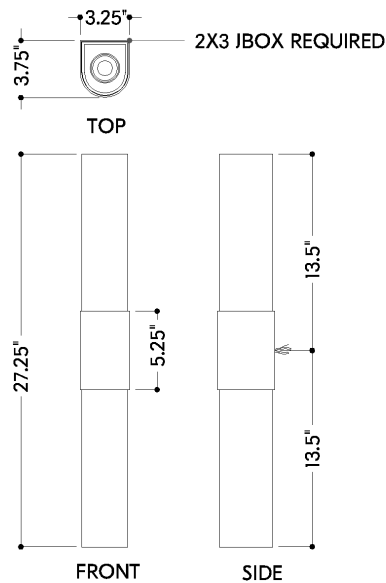

Battery

Battery Powered: Yes
Battery Included: Yes
Battery Life: ! New Battery Life !