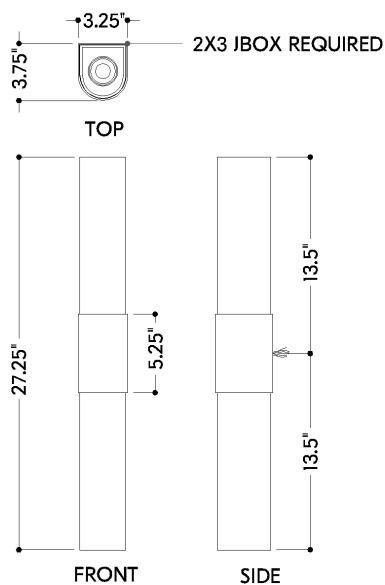

SOMERSVILLE

6327-AGB

Melding bronze glass with sleek metalwork, the Somersville family includes two timeless, versatile sconces. Suited for a variety of small spaces, the bullnose shape of these fixtures creates a monolithic look. The light bronze glass is etched inside, creating a softly patinated appearance that conceals the light source. When illuminated, the Aged Brass finish of the metalwork glints off the glass shade.

FINISHES

AGED BRASS

DIMENSIONS / SPECS

Height: 66"
Width/Diameter: 66"
Length: 66"
Minimum Height: 66"
Maximum Height: 66"
Canopy/Backplate: 3.25"
Hanging Type: 108" Premium Composite Cord
Product Weight: 66lb
Extension: 66"
Top to Center: 66"
Canopy/Backplate Shape: Rectangle
Sloped Ceiling Compatible: No
Living Finish: Yes
Uplight Only: Yes
Min Extension: 66"
Max Extension: 66"

Shade 1: Glass
Shade 1 Finish: Light Bronze
Shade 1 Top Length: 3.5"
Shade 1 Top Width: 3"
Shade 1 Height: 11.5"

ELECTRICAL

Bulb 1

Bulb Included: No
Socket: E26 Medium Base
Bulb Type: T10-9
Max Wattage: 15
Bulb Quantity: 2
Wire Length: 500mm
Cord Type: ! New Cord Type
Dimmer Type: Incandescent
Switch Type: ON/OFF STOMP SWITCH
Gem Box Required (2"x3"): Yes
Dark Sky: Yes
CRI: 66
Color Temp.: 66k
Lumens: 66
Title 24: Yes
Field Serviceable: No

Battery

Battery Powered: Yes
Battery Included: Yes
Battery Life: ! New Battery Life !