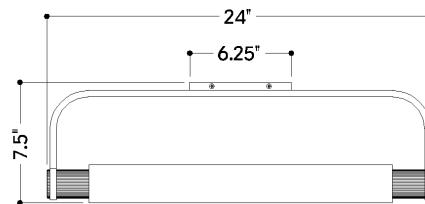

FINISHES

AGED BRASS

Coastal Suitable Finish (EPM): No

DIMENSIONS

Height: 3"

Width/Diameter: 24"

Canopy/Backplate: 6.25"

Product Weight: 6.6lb

Extension: 7.5"

Top to Center: 1.5"

Canopy/Backplate Shape: Rectangle

Sloped Ceiling Compatible: No

Living Finish: Yes

Uplight Only: No

Shade

ELECTRICAL

Gem Box Required (2"x3"): Yes

Dark Sky: No

SHIPPING

Carton 1: 28" x 9" x 6"

Carton 1 Weight: 11lb

Shipping Method: Ground

Country of Origin: VN

TOP