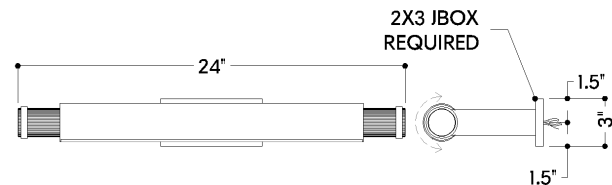

FINISHES

AGED BRASS

Coastal Suitable Finish (EPM): No

DIMENSIONS

Height: 3"

Width/Diameter: 24"

Canopy/Backplate: 6.25"

Product Weight: 6.6lb

Extension: 7.5"

Top to Center: 1.5"

Canopy/Backplate Shape: Rectangle

Sloped Ceiling Compatible: No

Living Finish: Yes

Uplight Only: No

Shade

ELECTRICAL

Gem Box Required (2"x3"): Yes

Dark Sky: No

SHIPPING

Carton 1: 28" x 9" x 6"

Carton 1 Weight: 11lb

Shipping Method: Ground

Country of Origin: VN

TOP