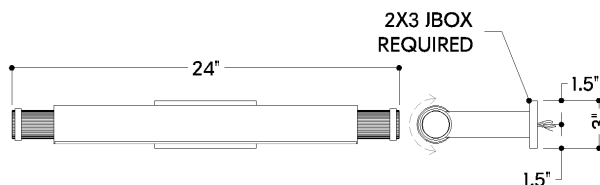

ELM PARK

6424-AGB

A fresh take on a lighting essential, Elm Park blends innovation and sophistication with its discreet 2-light composition. This picture light features clean lines and machine-knurled details with a choice of an Aged Brass or Distressed Bronze and Aged Brass finish. Choose from two sizes of Elm Park to suit your needs.

FINISHES

AGED BRASS

DIMENSIONS / SPECS

Height: 3"
Width/Diameter: 24"
Canopy/Backplate: 6.25"
Product Weight: 6.6lb
Extension: 7.5"
Top to Center: 1.5"
Canopy/Backplate Shape: Rectangle
Sloped Ceiling Compatible: No
Living Finish: Yes
Uplight Only: No

ELECTRICAL

Bulb 1

Bulb Included: No
Socket: E26 Medium Base
Bulb Type: T10-9
Max Wattage: 15
Bulb Quantity: 2
Cord Type: B & W TEFLON W/ GROUND WIRE
Gem Box Required (2"x3"): Yes
Dark Sky: No

SHIPPING

Carton 1: 28" x 9" x 6"
Carton 1 Weight: 11lb
Shipping Method: Ground
Country of Origin: VN

FRONT

SIDE