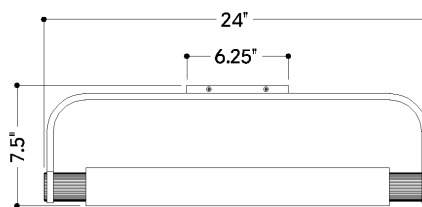

FINISHES

AGED BRASS

DIMENSIONS

Height: 3"

Width/Diameter: 24"

Canopy/Backplate: 6.25"

Product Weight: 6.6lb

Extension: 7.5"

Top to Center: 1.5"

Canopy/Backplate Shape: Rectangle

Sloped Ceiling Compatible: No

Living Finish: Yes

Uplight Only: No

Shade

ELECTRICAL

Bulb 1

Bulb Included: No

Socket: E26 Medium Base

Bulb Type: T10-9

Max Wattage: 15

Bulb Quantity: 2

Cord Type: B & W TEFLON W/ GROUND WIRE

Gem Box Required (2"x3"): Yes

Dark Sky: No

SHIPPING

Carton 1: 28" x 9" x 6"

Carton 1 Weight: 11lb

Shipping Method: Ground

Country of Origin: VN

TOP

FRONT

SIDE