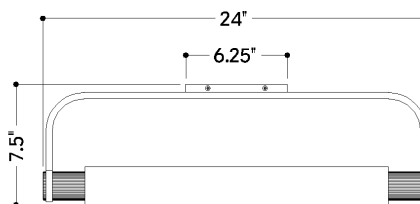

SHIPPING

Carton 1: 28" x 9" x 6"
Carton 1 Weight: 11lb
Shipping Method: Ground
Country of Origin: VN

TOP