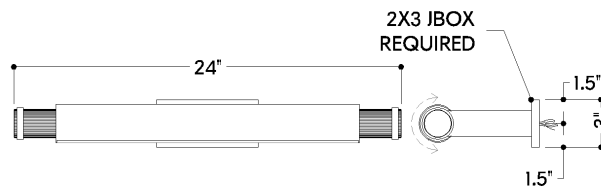

FINISHES

AGED BRASS

DIMENSIONS

Height: 3"

Width/Diameter: 24"

Canopy/Backplate: 6.25"

Product Weight: 6.6lb

Extension: 7.5"

Top to Center: 1.5"

Canopy/Backplate Shape: Rectangle

Sloped Ceiling Compatible: No

Living Finish: Yes

Uplight Only: No

Shade

ELECTRICAL

Bulb 1

Bulb Included: No

Socket: E26 Medium Base

Bulb Type: T10-9

Max Wattage: 15

Bulb Quantity: 2

Cord Type: B & W TEFLON W/ GROUND WIRE

Gem Box Required (2"x3"): Yes

Dark Sky: No

SHIPPING

Carton 1: 28" x 9" x 6"

Carton 1 Weight: 11lb

Shipping Method: Ground

Country of Origin: VN

TOP

FRONT

SIDE