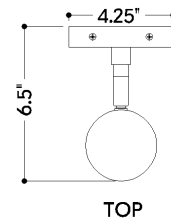

CLARK

6431-AGB

User-friendly and stylish, this design-led wall sconce allows you to redirect light as you please. The timeless Aged Brass finish imparts an air of sophistication to both the fixture and the backplate, which features a convenient turn knob. The swivel head provides easy adjustability, making this sconce an ideal task light.

*Due to the one-of-a-kind nature of the medium, exact colors and patterns may vary slightly from the image shown.

FINISHES

AGED BRASS

DIMENSIONS / SPECS

Height: 66"
Width/Diameter: 66"
Length: 66"
Minimum Height: 66"
Maximum Height: 66"
Canopy/Backplate: 4.25"
Hanging Type: 108" Premium Composite Cord
Product Weight: 66lb
Extension: 66"
Top to Center: 66"
Canopy/Backplate Shape: Rectangle
Sloped Ceiling Compatible: No
Living Finish: Yes
Uplight Only: Yes
Min Extension: 66"
Max Extension: 66"

Shade 1: Alabaster
Shade 1 Top Width: 3"
Shade 1 Height: 1.25"

ELECTRICAL

Bulb 1

Bulb Included: No
Socket: GU10
Bulb Type: MR16
Max Wattage: 8
Bulb Quantity: 1
Wire Length: 500mm
Cord Type: ! New Cord Type
Dimmer Type: Incandescent
Switch Type: ON/OFF STOMP SWITCH
Gem Box Required (2"x3"): Yes
Dark Sky: Yes

CRI: 66
Color Temp.: 66k
Lumens: 66
Title 24: Yes
Field Serviceable: No

Battery

Battery Powered: Yes
Battery Included: Yes
Battery Life: ! New Battery Life !

TOP