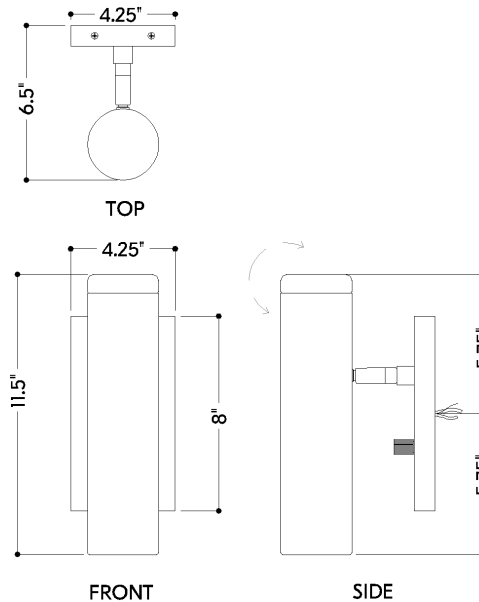

*Due to the one-of-a-kind nature of the medium, exact colors and patterns may vary slightly from the image shown.

FINISHES

AGED BRASS

DIMENSIONS

Height: 66"
Width/Diameter: 66"
Length: 66"
Minimum Height: 66"
Maximum Height: 66"
Canopy/Backplate: 4.25"
Hanging Type: 108" Premium Composite Cord
Product Weight: 66lb
Extension: 66"
Top to Center: 66"
Canopy/Backplate Shape: Rectangle
Sloped Ceiling Compatible: No
Living Finish: Yes
Uplight Only: Yes

Shade

Shade 1: Alabaster
Shade 1 Top Width: 3"
Shade 1 Height: 1.25"

ELECTRICAL

Bulb 1

Bulb Included: No
Socket: GU10
Bulb Type: MR16
Max Wattage: 8
Bulb Quantity: 1
Wire Length: 500mm
Cord Type: ! New Cord Type
Dimmer Type: Incandescent
Switch Type: ON/OFF STOMP SWITCH
Gem Box Required (2"x3"): Yes
Dark Sky: Yes
CRI: 66
Color Temp.: 66k
Lumens: 66
Title 24: Yes
Field Serviceable: No

Battery

Battery Powered: Yes
Battery Included: Yes
Battery Life: ! New Battery Life !

CLARK

6431-AGB

SHIPPING

Carton 1: 14" x 9" x 7"

Carton 1 Weight: 6lb

Shipping Method: Ground