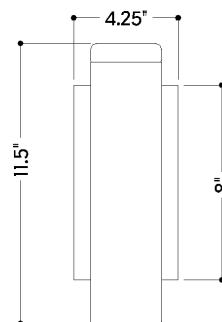

CLARK

6431-AGB

User-friendly and stylish, this design-led wall sconce allows you to redirect light as you please. The timeless Aged Brass finish imparts an air of sophistication to both the fixture and the backplate, which features a convenient turn knob. The swivel head provides easy adjustability, making this sconce an ideal task light.

*Due to the one-of-a-kind nature of the medium, exact colors and patterns may vary slightly from the image shown.

FINISHES

AGED BRASS

DIMENSIONS / SPECS

Height: 66"
Width/Diameter: 66"
Length: 66"
Minimum Height: 66"
Maximum Height: 66"
Canopy/Backplate: 4.25"
Hanging Type: 108" Premium Composite Cord
Product Weight: 66lb
Extension: 66"
Top to Center: 66"
Canopy/Backplate Shape: Rectangle
Sloped Ceiling Compatible: No
Living Finish: Yes
Uplight Only: Yes
Min Extension: 66"
Max Extension: 66"

Shade 1: Alabaster
Shade 1 Top Width: 3"
Shade 1 Height: 1.25"

ELECTRICAL

Bulb 1

Bulb Included: No
Socket: GU10
Bulb Type: MR16
Max Wattage: 8
Bulb Quantity: 1
Wire Length: 500mm
Cord Type: ! New Cord Type
Dimmer Type: Incandescent
Switch Type: ON/OFF STOMP SWITCH
Gem Box Required (2"x3"): Yes
Dark Sky: Yes

CRI: 66
Color Temp.: 66k
Lumens: 66
Title 24: Yes
Field Serviceable: No

Battery

Battery Powered: Yes
Battery Included: Yes
Battery Life: ! New Battery Life !

FRONT