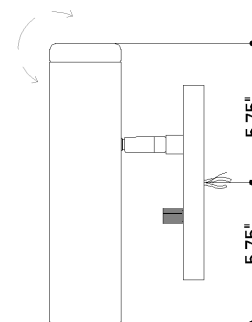

CLARK

6431-AGB

User-friendly and stylish, this design-led wall sconce allows you to redirect light as you please. The timeless Aged Brass finish imparts an air of sophistication to both the fixture and the backplate, which features a convenient turn knob. The swivel head provides easy adjustability, making this sconce an ideal task light.

*Due to the one-of-a-kind nature of the medium, exact colors and patterns may vary slightly from the image shown.

FINISHES

AGED BRASS

DIMENSIONS / SPECS

Height: 66"
Width/Diameter: 66"
Length: 66"
Minimum Height: 66"
Maximum Height: 66"
Canopy/Backplate: 4.25"
Hanging Type: 108" Premium Composite Cord
Product Weight: 66lb
Extension: 66"
Top to Center: 66"
Canopy/Backplate Shape: Rectangle
Sloped Ceiling Compatible: No
Living Finish: Yes
Uplight Only: Yes
Min Extension: 66"
Max Extension: 66"

Shade 1: Alabaster
Shade 1 Top Width: 3"
Shade 1 Height: 1.25"

ELECTRICAL

Bulb 1

Bulb Included: No
Socket: GU10
Bulb Type: MR16
Max Wattage: 8
Bulb Quantity: 1
Wire Length: 500mm
Cord Type: ! New Cord Type
Dimmer Type: Incandescent
Switch Type: ON/OFF STOMP SWITCH
Gem Box Required (2"x3"): Yes
Dark Sky: Yes

CRI: 66
Color Temp.: 66k
Lumens: 66
Title 24: Yes
Field Serviceable: No

Battery

Battery Powered: Yes
Battery Included: Yes
Battery Life: ! New Battery Life !

SIDE