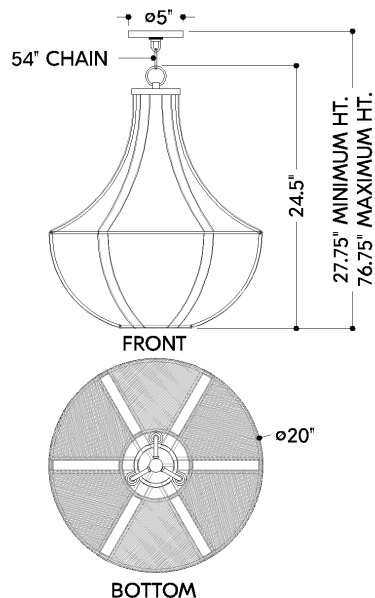

*Due to the one-of-a-kind nature of the medium, exact colors and patterns may vary slightly from the image shown.

FINISHES

AGED BRASS

DIMENSIONS

Height: 66"
Width/Diameter: 66"
Length: 66"
Minimum Height: 66"
Maximum Height: 66"
Canopy/Backplate: 5"
Hanging Type: 108" Premium Composite Cord
Product Weight: 66lb
Extension: 66"
Top to Center: 66"
Canopy/Backplate Shape: Round
Sloped Ceiling Compatible: No
Living Finish: Yes
Uplight Only: Yes

Shade

Shade 1: Fabric
Shade 1 Finish: Natural Cloth
Shade 1 Top Width: 4.5"
Shade 1 Bottom L/W: 0" / 20"
Shade 1 Height: 22.5"

ELECTRICAL

Bulb 1

Bulb Included: No
Socket: E12 Candelabra Base
Bulb Type: B11
Max Wattage: 10
Bulb Quantity: 3
Wire Length: 500mm
Cord Type: ! New Cord Type
Dimmer Type: Incandescent
Switch Type: ON/OFF STOMP SWITCH
Gem Box Required (2"x3"): Yes
Dark Sky: Yes
CRI: 66
Color Temp.: 66k
Lumens: 66
Title 24: Yes
Field Serviceable: No

CASCADE LAKE

6603-AGB

Battery

Battery Powered: Yes

Battery Included: Yes

Battery Life: ! New Battery Life !

SHIPPING

Carton 1: 21" x 21" x 27"