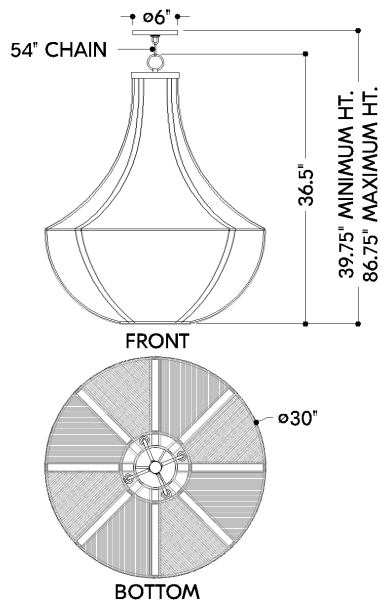

*Due to the one-of-a-kind nature of the medium, exact colors and patterns may vary slightly from the image shown.

FINISHES

AGED BRASS

DIMENSIONS

Height: 66"
Width/Diameter: 66"
Length: 66"
Minimum Height: 66"
Maximum Height: 66"
Canopy/Backplate: 6"
Hanging Type: 108" Premium Composite Cord
Product Weight: 66lb
Extension: 66"
Top to Center: 66"
Canopy/Backplate Shape: Round
Sloped Ceiling Compatible: No
Living Finish: Yes
Uplight Only: Yes

Shade

Shade 1: Fabric
Shade 1 Finish: Natural Cloth
Shade 1 Top Width: 6"
Shade 1 Bottom L/W: 0" / 30"
Shade 1 Height: 33.75"

ELECTRICAL

Bulb 1

Bulb Included: No
Socket: E12 Candelabra Base
Bulb Type: B11
Max Wattage: 10
Bulb Quantity: 4
Wire Length: 500mm
Cord Type: ! New Cord Type
Dimmer Type: Incandescent
Switch Type: ON/OFF STOMP SWITCH
Gem Box Required (2"x3"): Yes
Dark Sky: Yes
CRI: 66
Color Temp.: 66k
Lumens: 66
Title 24: Yes
Field Serviceable: No

CASCADE LAKE

6604-AGB

Battery

Battery Powered: Yes

Battery Included: Yes

Battery Life: ! New Battery Life !

SHIPPING

Carton 1: 32" x 32" x 41"