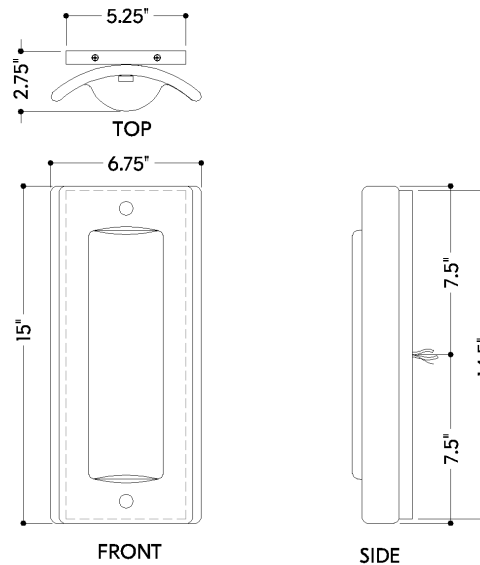

*Due to the one-of-a-kind nature of the medium, exact colors and patterns may vary slightly from the image shown.

FINISHES

AGED BRASS

DIMENSIONS

Height: 66"
Width/Diameter: 66"
Length: 66"
Minimum Height: 66"
Maximum Height: 66"
Canopy/Backplate: 5.25"
Hanging Type: 108" Premium Composite Cord
Product Weight: 66lb
Extension: 66"
Top to Center: 66"
Canopy/Backplate Shape: Rectangle
Sloped Ceiling Compatible: No
Living Finish: Yes
Uplight Only: Yes

Shade

Shade 1: Piastra Glass
Shade 1 Top Width: 6.75"
Shade 1 Bottom L/W: 0" / 2.25"
Shade 1 Height: 15"

ELECTRICAL

Bulb 1

Bulb Included: N/A
Socket: Integrated LED
Max Wattage: 16
Bulb Quantity: 1
Wire Length: 500mm
Cord Type: ! New Cord Type
Dimmer Type: Incandescent
Switch Type: ON/OFF STOMP SWITCH
Gem Box Required (2"x3"): Yes
Dark Sky: Yes
CRI: 66
Color Temp.: 66k
Lumens: 66
Title 24: Yes
Field Serviceable: No

Battery

Battery Powered: Yes
Battery Included: Yes
Battery Life: ! New Battery Life !

PHILMONT

6615-AGB

SHIPPING

Carton 1: 19" x 11" x 7"

Carton 1 Weight: 10lb

Shipping Method: Ground