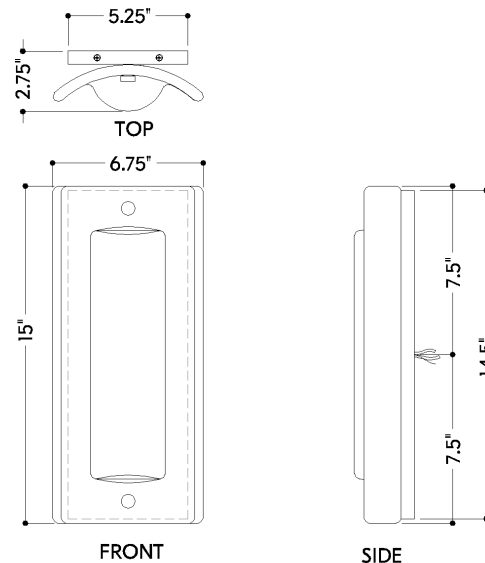

PHILMONT

6615-AGB

Diffusing soft light through its translucent, ice-like Piastra glass surface, Philmont is captivating in its simplicity. As the glass harmonizes with the Aged Brass backplate, it creates a multi-layered exchange between materiality, texture, and the reflective quality of the fixture. The white glass enhances the gentle illumination provided by the energy-efficient LED lighting, creating a serene glow.

*Due to the one-of-a-kind nature of the medium, exact colors and patterns may vary slightly from the image shown.

FINISHES

AGED BRASS

DIMENSIONS

Height: 66"
Width/Diameter: 66"
Length: 66"
Minimum Height: 66"
Maximum Height: 66"
Canopy/Backplate: 5.25"
Hanging Type: 108" Premium Composite Cord
Product Weight: 66lb
Extension: 66"
Top to Center: 66"
Canopy/Backplate Shape: Rectangle
Sloped Ceiling Compatible: No
Living Finish: Yes
Uplight Only: Yes

Shade

Shade 1: Piastra Glass
Shade 1 Top Width: 6.75"
Shade 1 Bottom L/W: 0" / 2.25"
Shade 1 Height: 15"

ELECTRICAL

Bulb 1

Bulb Included: N/A
Socket: Integrated LED
Max Wattage: 16
Bulb Quantity: 1
Wire Length: 500mm
Cord Type: ! New Cord Type
Dimmer Type: Incandescent
Switch Type: ON/OFF STOMP SWITCH
Gem Box Required (2"x3"): Yes
Dark Sky: Yes
CRI: 66
Color Temp.: 66k
Lumens: 66
Title 24: Yes
Field Serviceable: No

Battery

Battery Powered: Yes
Battery Included: Yes
Battery Life: ! New Battery Life !