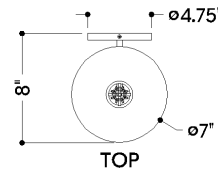

WATKINS

6623-AGB

Inspired by vintage wicker chairs, Watkins celebrates the natural beauty of rattan. As light washes from the shade onto the stem, it highlights the intricate braided detail and earthy hue of the material. The subtle grain on the petite linen shade adds to the organic appeal of this sconce. Finishing on a luxurious note, the backplate and stem cap are finished in Aged Brass.

*Due to the one-of-a-kind nature of the medium, exact colors and patterns may vary slightly from the image shown.

FINISHES

AGED BRASS

DIMENSIONS

Height: 66"
Width/Diameter: 66"
Length: 66"
Minimum Height: 66"
Maximum Height: 66"
Canopy/Backplate: 4.75"
Hanging Type: 108" Premium Composite Cord
Product Weight: 66lb
Extension: 66"
Top to Center: 66"
Canopy/Backplate Shape: Round
Sloped Ceiling Compatible: No
Living Finish: Yes
Uplight Only: Yes

Shade

Shade 1: Linen
Shade 1 Finish: White
Shade 1 Top Width: 2"
Shade 1 Bottom L/W: 0" / 7"
Shade 1 Height: 7"

ELECTRICAL

Bulb 1

Bulb Included: No
Socket: E12 Candelabra Base
Bulb Type: B11
Max Wattage: 8
Bulb Quantity: 1
Wire Length: 500mm
Cord Type: ! New Cord Type
Dimmer Type: Incandescent
Switch Type: ON/OFF STOMP SWITCH
Gem Box Required (2"x3"): Yes
Dark Sky: Yes
CRI: 66
Color Temp.: 66k
Lumens: 66
Title 24: Yes
Field Serviceable: No