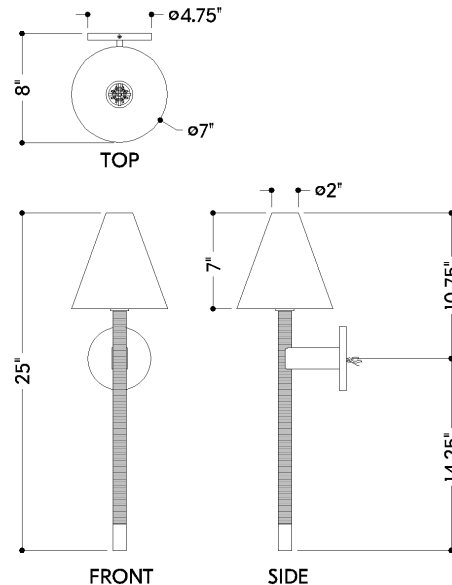

*Due to the one-of-a-kind nature of the medium, exact colors and patterns may vary slightly from the image shown.

FINISHES

AGED BRASS

DIMENSIONS

Height: 66"
Width/Diameter: 66"
Length: 66"
Minimum Height: 66"
Maximum Height: 66"
Canopy/Backplate: 4.75"
Hanging Type: 108" Premium Composite Cord
Product Weight: 66lb
Extension: 66"
Top to Center: 66"
Canopy/Backplate Shape: Round
Sloped Ceiling Compatible: No
Living Finish: Yes
Uplight Only: Yes

Shade

Shade 1: Linen
Shade 1 Finish: White
Shade 1 Top Width: 2"
Shade 1 Bottom L/W: 0" / 7"
Shade 1 Height: 7"

ELECTRICAL

Bulb 1

Bulb Included: No
Socket: E12 Candelabra Base
Bulb Type: B11
Max Wattage: 8
Bulb Quantity: 1
Wire Length: 500mm
Cord Type: ! New Cord Type
Dimmer Type: Incandescent
Switch Type: ON/OFF STOMP SWITCH
Gem Box Required (2"x3"): Yes
Dark Sky: Yes
CRI: 66
Color Temp.: 66k
Lumens: 66
Title 24: Yes
Field Serviceable: No

WATKINS

6623-AGB

Battery

Battery Powered: Yes

Battery Included: Yes

Battery Life: ! New Battery Life !

SHIPPING

Carton 1: 22" x 9" x 9"