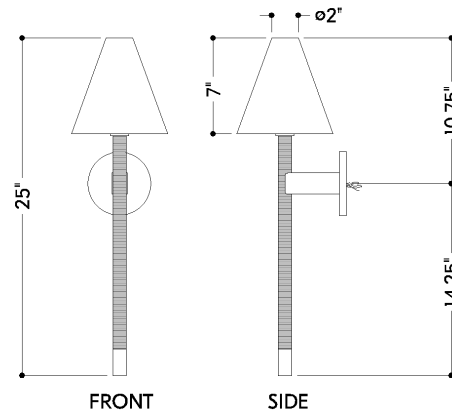

WATKINS

6623-AGB

Inspired by vintage wicker chairs, Watkins celebrates the natural beauty of rattan. As light washes from the shade onto the stem, it highlights the intricate braided detail and earthy hue of the material. The subtle grain on the petite linen shade adds to the organic appeal of this sconce. Finishing on a luxurious note, the backplate and stem cap are finished in Aged Brass.

*Due to the one-of-a-kind nature of the medium, exact colors and patterns may vary slightly from the image shown.

FINISHES

AGED BRASS

DIMENSIONS

Height: 66"
Width/Diameter: 66"
Length: 66"
Minimum Height: 66"
Maximum Height: 66"
Canopy/Backplate: 4.75"
Hanging Type: 108" Premium Composite Cord
Product Weight: 66lb
Extension: 66"
Top to Center: 66"
Canopy/Backplate Shape: Round
Sloped Ceiling Compatible: No
Living Finish: Yes
Uplight Only: Yes

Shade

Shade 1: Linen
Shade 1 Finish: White
Shade 1 Top Width: 2"
Shade 1 Bottom L/W: 0" / 7"
Shade 1 Height: 7"

ELECTRICAL

Bulb 1

Bulb Included: No
Socket: E12 Candelabra Base
Bulb Type: B11
Max Wattage: 8
Bulb Quantity: 1
Wire Length: 500mm
Cord Type: ! New Cord Type
Dimmer Type: Incandescent
Switch Type: ON/OFF STOMP SWITCH
Gem Box Required (2"x3"): Yes
Dark Sky: Yes
CRI: 66
Color Temp.: 66k
Lumens: 66
Title 24: Yes
Field Serviceable: No