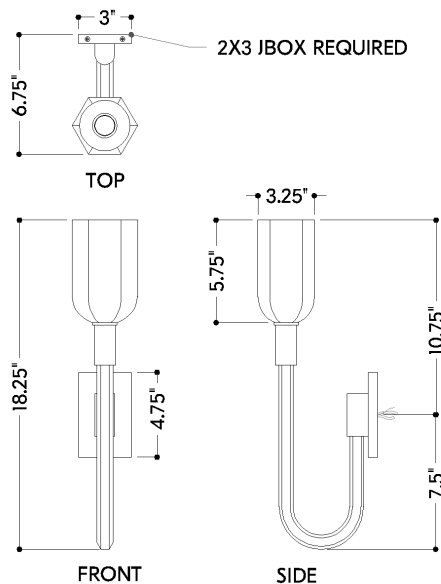

FINISHES

AGED BRASS

DIMENSIONS

Height: 66"
Width/Diameter: 66"
Length: 66"
Minimum Height: 66"
Maximum Height: 66"
Canopy/Backplate: 3"
Hanging Type: 108" Premium Composite Cord
Product Weight: 66lb
Extension: 66"
Top to Center: 66"
Canopy/Backplate Shape: Rectangle
Sloped Ceiling Compatible: No
Living Finish: Yes
Uplight Only: Yes

Shade

Shade 1: Glass
Shade 1 Finish: Champagne
Shade 1 Top Width: 3.25"
Shade 1 Height: 5.75"

ELECTRICAL

Bulb 1

Bulb Included: No
Socket: E12 Candelabra Base
Bulb Type: B11
Max Wattage: 10
Bulb Quantity: 1
Wire Length: 500mm
Cord Type: ! New Cord Type
Dimmer Type: Incandescent
Switch Type: ON/OFF STOMP SWITCH
Gem Box Required (2"x3"): Yes
Dark Sky: Yes
CRI: 66
Color Temp.: 66k
Lumens: 66
Title 24: Yes
Field Serviceable: No

Battery

Battery Powered: Yes
Battery Included: Yes
Battery Life: ! New Battery Life !

CHESTER PARK

6718-AGB

SHIPPING

Carton 1: 21" x 10" x 7"

Carton 1 Weight: 2lb

Shipping Method: Ground