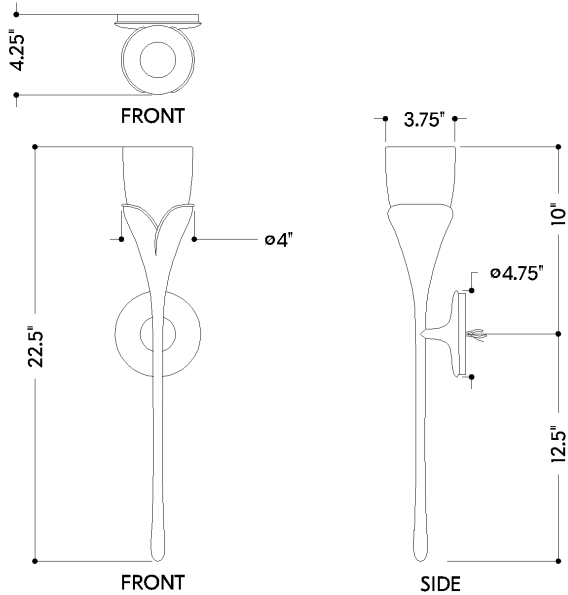

BELLEROSE

6791-VGL

Melding simplicity of form with a floral-inspired motif, this timeless sconce adds a romantic touch to small spaces. A single, slender stem crafted from Vintage Gold Leaf tapers gracefully at the center before opening into a bloom-like setting. Crafted from opaque, cloud glass the shade gently glows when lit.

FINISHES

VINTAGE GOLD LEAF

DIMENSIONS

Height: 66"
Width/Diameter: 66"
Length: 66"
Minimum Height: 66"
Maximum Height: 66"
Canopy/Backplate: 4.75"
Hanging Type: 108" Premium Composite Cord
Product Weight: 66lb
Extension: 66"
Top to Center: 66"
Canopy/Backplate Shape: Round
Sloped Ceiling Compatible: No
Living Finish: Yes
Uplight Only: Yes

Shade

Shade 1: Glass
Shade 1 Finish: Cloud
Shade 1 Top Width: 3.75"
Shade 1 Bottom L/W: 0" / 2"
Shade 1 Height: 5.25"

ELECTRICAL

Bulb 1

Bulb Included: No
Socket: E12 Candelabra Base
Bulb Type: G16.5
Max Wattage: 8
Bulb Quantity: 1
Wire Length: 500mm
Cord Type: ! New Cord Type
Dimmer Type: Incandescent
Switch Type: ON/OFF STOMP SWITCH
Gem Box Required (2"x3"): Yes
Dark Sky: Yes
CRI: 66
Color Temp.: 66k
Lumens: 66
Title 24: Yes
Field Serviceable: No

Battery

Battery Powered: Yes
Battery Included: Yes
Battery Life: ! New Battery Life !

BELLEROSE

6791-VGL

SHIPPING

Carton 1: 21" x 9" x 9"

Carton 1 Weight: 20lb

Shipping Method: Ground