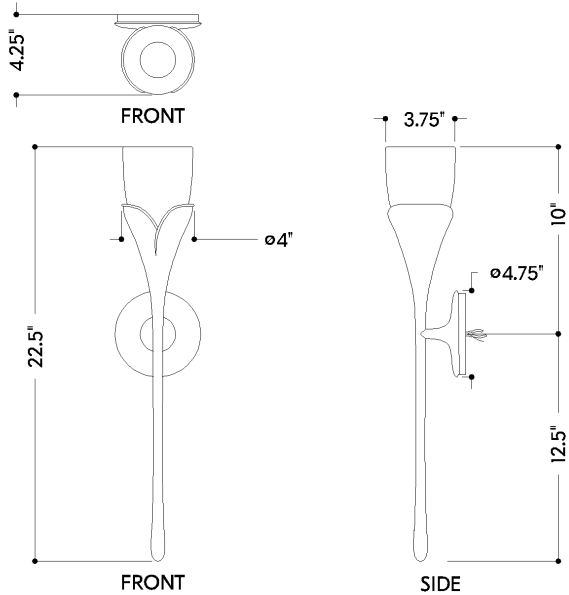

BELLEROSE

6791-VGL

Melding simplicity of form with a floral-inspired motif, this timeless sconce adds a romantic touch to small spaces. A single, slender stem crafted from Vintage Gold Leaf tapers gracefully at the center before opening into a bloom-like setting. Crafted from opaque, cloud glass the shade gently glows when lit.

FINISHES

VINTAGE GOLD LEAF

DIMENSIONS

Height: 66"
Width/Diameter: 66"
Length: 66"
Minimum Height: 66"
Maximum Height: 66"
Canopy/Backplate: 4.75"
Hanging Type: 108" Premium Composite Cord
Product Weight: 66lb
Extension: 66"
Top to Center: 66"
Canopy/Backplate Shape: Round
Sloped Ceiling Compatible: No
Living Finish: Yes
Uplight Only: Yes

Shade

Shade 1: Glass
Shade 1 Finish: Cloud
Shade 1 Top Width: 3.75"
Shade 1 Bottom L/W: 0" / 2"
Shade 1 Height: 5.25"

ELECTRICAL

Bulb 1

Bulb Included: No
Socket: E12 Candelabra Base
Bulb Type: G16.5
Max Wattage: 8
Bulb Quantity: 1
Wire Length: 500mm
Cord Type: ! New Cord Type
Dimmer Type: Incandescent
Switch Type: ON/OFF STOMP SWITCH
Gem Box Required (2"x3"): Yes
Dark Sky: Yes
CRI: 66
Color Temp.: 66k
Lumens: 66
Title 24: Yes
Field Serviceable: No

Battery

Battery Powered: Yes
Battery Included: Yes
Battery Life: ! New Battery Life !