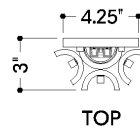

WESTTOWN

6822-AGB

Elevating a minimalist silhouette, the Westtown sconce uses exquisite materiality to create a subtle statement. Secured with small Aged Brass thumbscrews, long pieces of piastre glass are positioned before an LED light source. Internally etched with a white swirl pattern, the glass creates a soft light diffusion, perfect for a hallway or bathroom.

FINISHES

AGED BRASS

DIMENSIONS

Height: 66"
Width/Diameter: 66"
Length: 66"
Minimum Height: 66"
Maximum Height: 66"
Canopy/Backplate: 4.25"
Hanging Type: 108" Premium Composite Cord
Product Weight: 66lb
Extension: 66"
Top to Center: 66"
Canopy/Backplate Shape: Rectangle
Sloped Ceiling Compatible: No
Living Finish: Yes
Uplight Only: Yes

Shade

Shade 1: Cast Glass
Shade 1 Finish: Piastra
Shade 1 Top Width: 2.25"
Shade 1 Height: 22"

ELECTRICAL

Bulb 1

Bulb Included: N/A
Socket: Integrated LED
Max Wattage: 20
Bulb Quantity: 1
Wire Length: 500mm
Cord Type: ! New Cord Type
Dimmer Type: Incandescent
Switch Type: ON/OFF STOMP SWITCH
Gem Box Required (2"x3"): Yes
Dark Sky: Yes
CRI: 66
Color Temp.: 66k
Lumens: 66
Title 24: Yes
Field Serviceable: No

Battery

Battery Powered: Yes
Battery Included: Yes
Battery Life: ! New Battery Life !