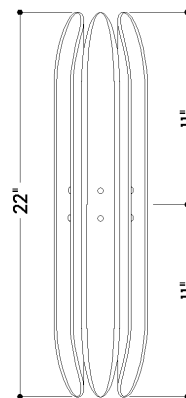

WESTTOWN

6822-AGB

Elevating a minimalist silhouette, the Westtown sconce uses exquisite materiality to create a subtle statement. Secured with small Aged Brass thumbscrews, long pieces of piastre glass are positioned before an LED light source. Internally etched with a white swirl pattern, the glass creates a soft light diffusion, perfect for a hallway or bathroom.

FINISHES

AGED BRASS

DIMENSIONS

Height: 66"
Width/Diameter: 66"
Length: 66"
Minimum Height: 66"
Maximum Height: 66"
Canopy/Backplate: 4.25"
Hanging Type: 108" Premium Composite Cord
Product Weight: 66lb
Extension: 66"
Top to Center: 66"
Canopy/Backplate Shape: Rectangle
Sloped Ceiling Compatible: No
Living Finish: Yes
Uplight Only: Yes

Shade

Shade 1: Cast Glass
Shade 1 Finish: Piastra
Shade 1 Top Width: 2.25"
Shade 1 Height: 22"

ELECTRICAL

Bulb 1

Bulb Included: N/A
Socket: Integrated LED
Max Wattage: 20
Bulb Quantity: 1
Wire Length: 500mm
Cord Type: ! New Cord Type
Dimmer Type: Incandescent
Switch Type: ON/OFF STOMP SWITCH
Gem Box Required (2"x3"): Yes
Dark Sky: Yes
CRI: 66
Color Temp.: 66k
Lumens: 66
Title 24: Yes
Field Serviceable: No

Battery

Battery Powered: Yes
Battery Included: Yes
Battery Life: ! New Battery Life !

TOP

FRONT

SIDE

WESTTOWN

6822-AGB

SHIPPING