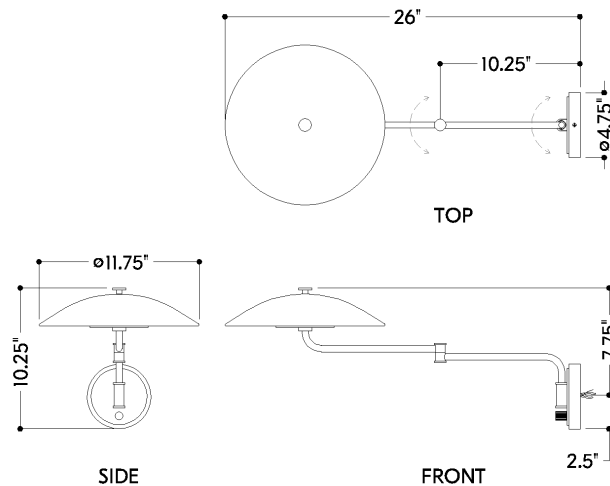

FINISHES

AGED BRASS

DIMENSIONS

Height: 66"
Width/Diameter: 66"
Length: 66"
Minimum Height: 66"
Maximum Height: 66"
Canopy/Backplate: 4.75"
Hanging Type: 108" Premium Composite Cord
Product Weight: 66lb
Extension: 66"
Top to Center: 66"
Canopy/Backplate Shape: Round
Sloped Ceiling Compatible: No
Living Finish: Yes
Uplight Only: Yes

Shade

Shade 1: Glass
Shade 1 Finish: White
Shade 1 Top Width: 4"
Shade 1 Height: 2"

ELECTRICAL

Bulb 1

Bulb Included: N/A
Socket: Integrated LED
Max Wattage: 9
Bulb Quantity: 1
Wire Length: 500mm
Cord Type: ! New Cord Type
Dimmer Type: Incandescent
Switch Type: ON/OFF STOMP SWITCH
Gem Box Required (2"x3"): Yes
Dark Sky: Yes
CRI: 66
Color Temp.: 66k
Lumens: 66
Title 24: Yes
Field Serviceable: No

Battery

Battery Powered: Yes
Battery Included: Yes
Battery Life: ! New Battery Life !

BROCKVILLE

6910-AGB

SHIPPING

Carton 1: 28" x 15" x 7"

Carton 1 Weight: 6lb

Shipping Method: Ground