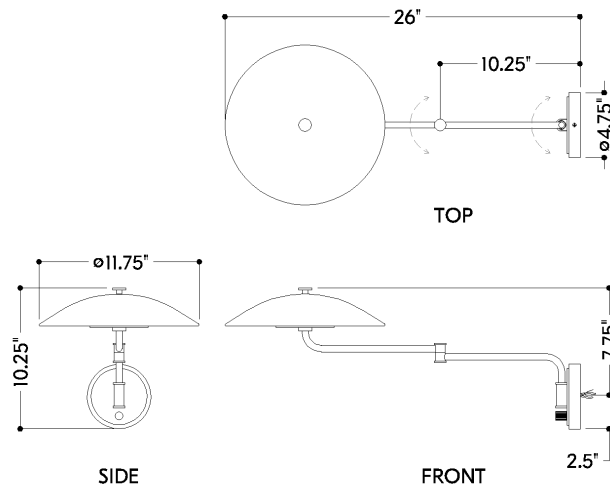

FINISHES

AGED BRASS

DIMENSIONS

Height: 66"
Width/Diameter: 66"
Length: 66"
Minimum Height: 66"
Maximum Height: 66"
Canopy/Backplate: 4.75"
Hanging Type: 108" Premium Composite Cord
Product Weight: 66lb
Extension: 66"
Top to Center: 66"
Canopy/Backplate Shape: Round
Sloped Ceiling Compatible: No
Living Finish: Yes
Uplight Only: Yes

Shade

Shade 1: Glass
Shade 1 Finish: White
Shade 1 Top Width: 4"
Shade 1 Height: 2"

ELECTRICAL

Bulb 1

Bulb Included: N/A
Socket: Integrated LED
Max Wattage: 9
Bulb Quantity: 1
Wire Length: 500mm
Cord Type: ! New Cord Type
Dimmer Type: Incandescent
Switch Type: ON/OFF STOMP SWITCH
Gem Box Required (2"x3"): Yes
Dark Sky: Yes
CRI: 66
Color Temp.: 66k
Lumens: 66
Title 24: Yes
Field Serviceable: No

Battery

Battery Powered: Yes
Battery Included: Yes
Battery Life: ! New Battery Life !

BROCKVILLE

6910-AGB

SHIPPING

Carton 1: 28" x 15" x 7"

Carton 1 Weight: 6lb

Shipping Method: Ground