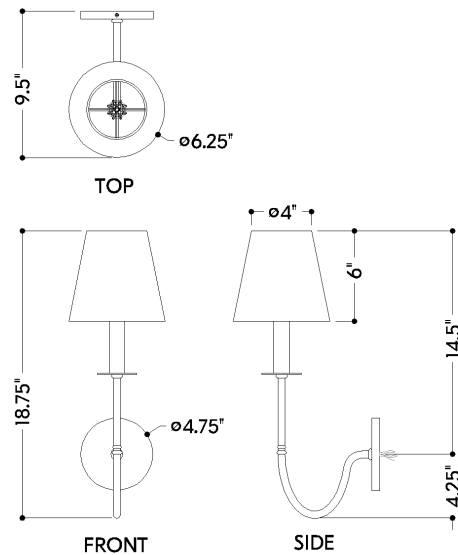

AMINA

6919-AGB

Vintage meets modern in the Amina family. Traditional Victorian metalwork details, including wide bobeches, are paired with contemporary candle sleeves and short white linen shades. Finished in Aged Brass, the slender, elongated J-arms feature a dramatic swoop. Whether as a sconce or 5 or 9-light chandelier, Amina provides a fresh update to traditional forms.

FINISHES

AGED BRASS

DIMENSIONS

Height: 66"
Width/Diameter: 66"
Length: 66"
Minimum Height: 66"
Maximum Height: 66"
Canopy/Backplate: 4.75"
Hanging Type: 108" Premium Composite Cord
Product Weight: 66lb
Extension: 66"
Top to Center: 66"
Canopy/Backplate Shape: Round
Sloped Ceiling Compatible: No
Living Finish: Yes
Uplight Only: Yes

Shade

Shade 1: Fabric
Shade 1 Finish: Textured Linen
Shade 1 Top Width: 4"
Shade 1 Bottom L/W: 0" / 6.25"
Shade 1 Height: 6"

ELECTRICAL

Bulb 1

Bulb Included: No
Socket: E12 Candelabra Base
Bulb Type: B11
Max Wattage: 10
Bulb Quantity: 1
Wire Length: 500mm
Cord Type: ! New Cord Type
Dimmer Type: Incandescent
Switch Type: ON/OFF STOMP SWITCH
Gem Box Required (2"x3"): Yes
Dark Sky: Yes
CRI: 66
Color Temp.: 66k
Lumens: 66
Title 24: Yes
Field Serviceable: No

Battery

Battery Powered: Yes
Battery Included: Yes
Battery Life: ! New Battery Life !